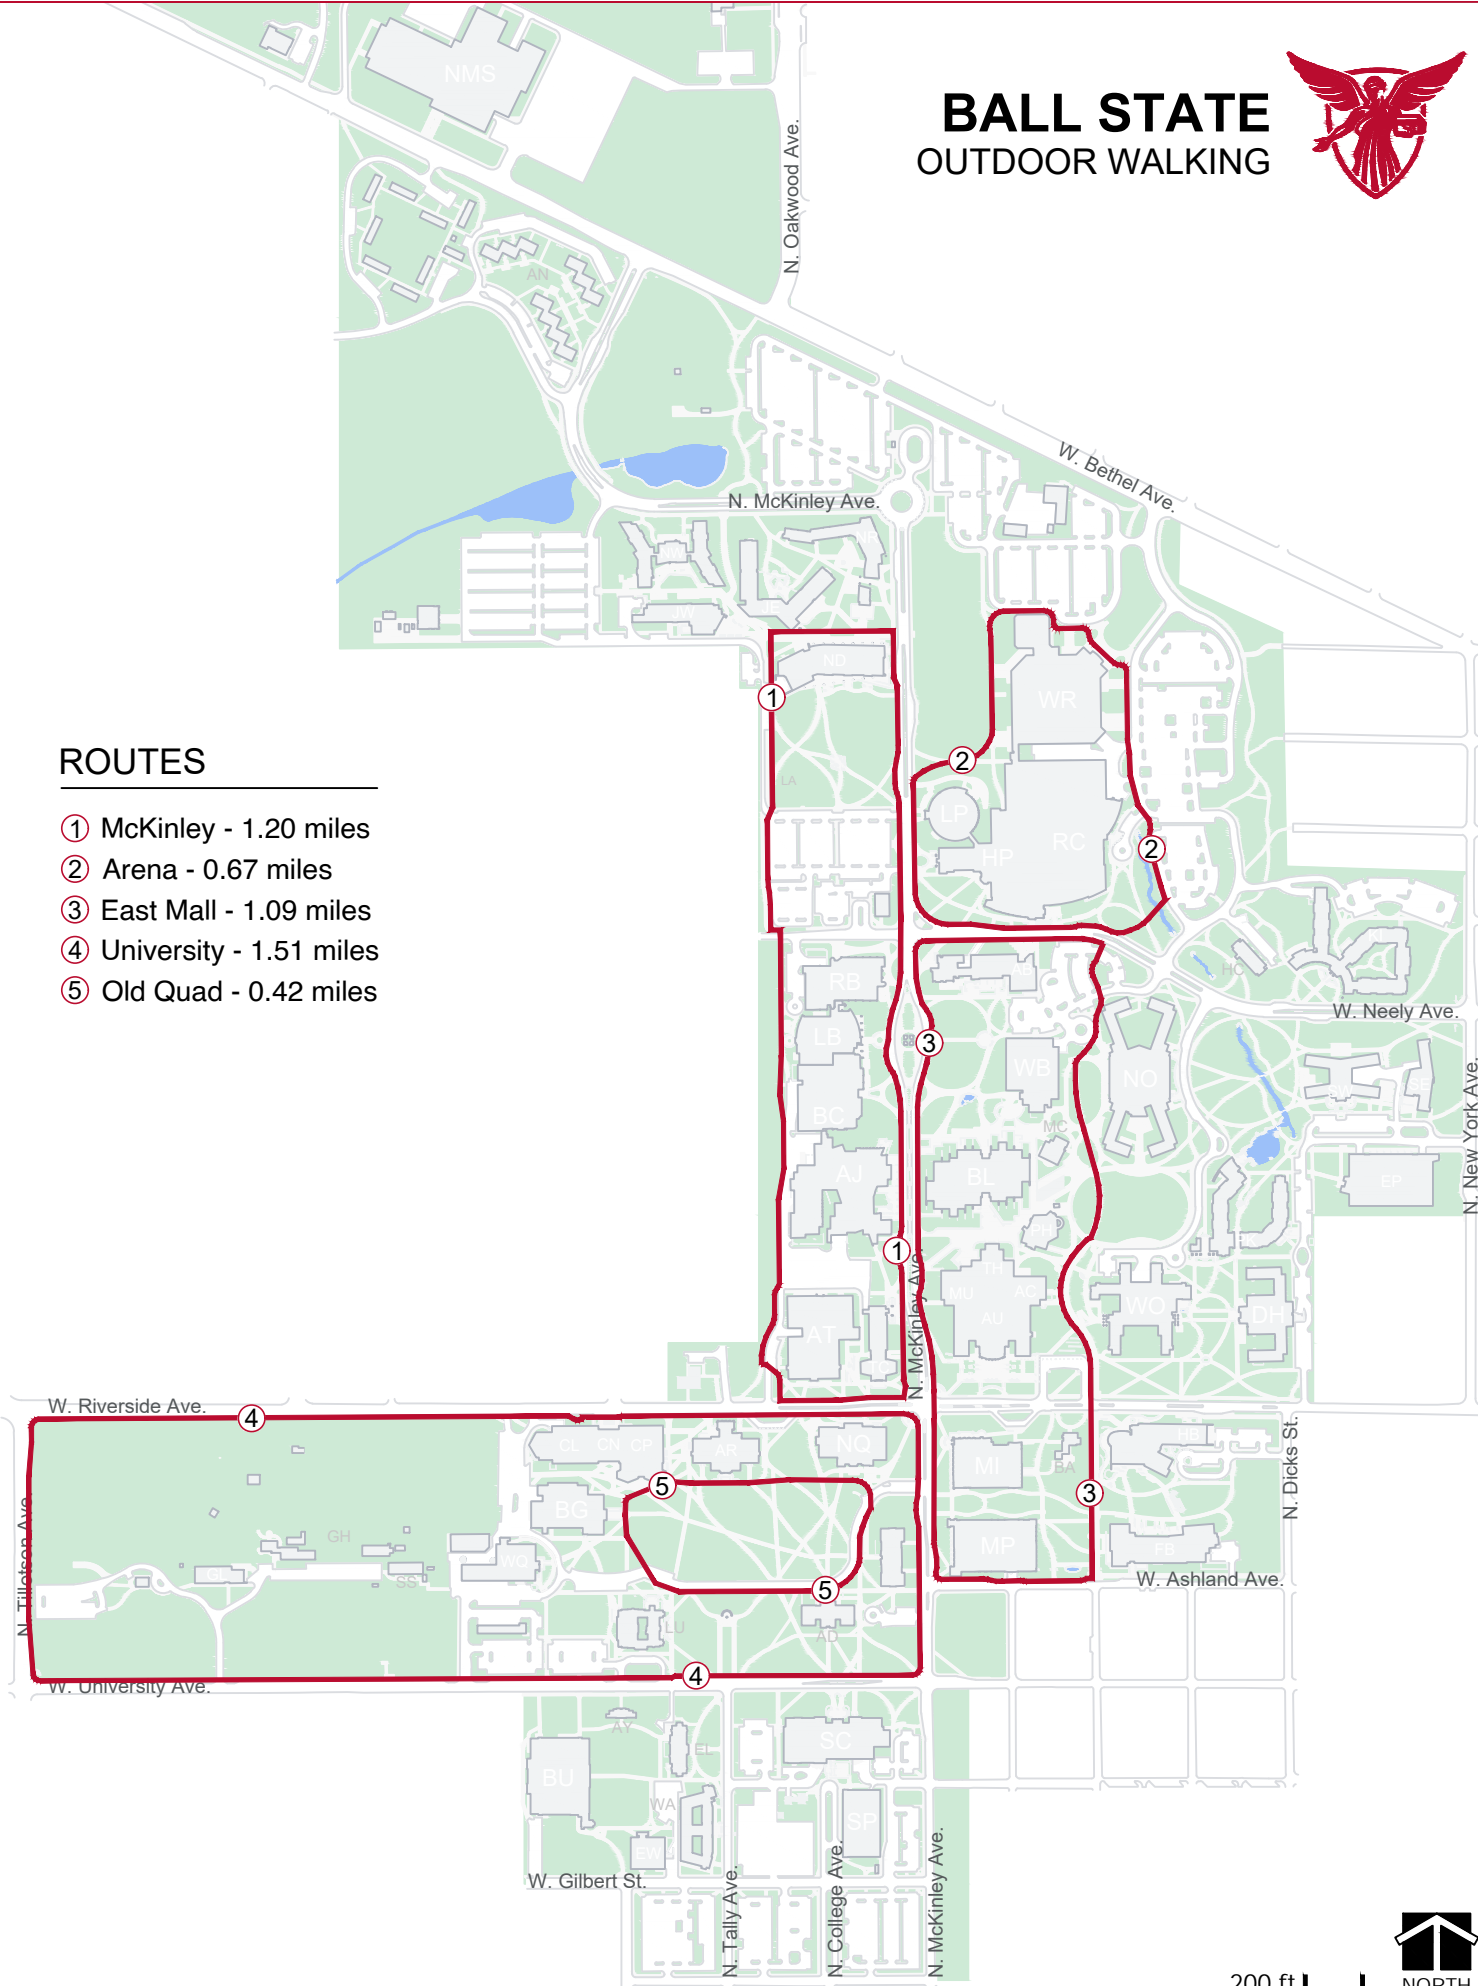

BALL STATE OUTDOOR WALKING

ROUTES

- ① McKinley - 1.20 miles
- ② Arena - 0.67 miles
- ③ East Mall - 1.09 miles
- ④ University - 1.51 miles
- ⑤ Old Quad - 0.42 miles

200 ft

NORTH