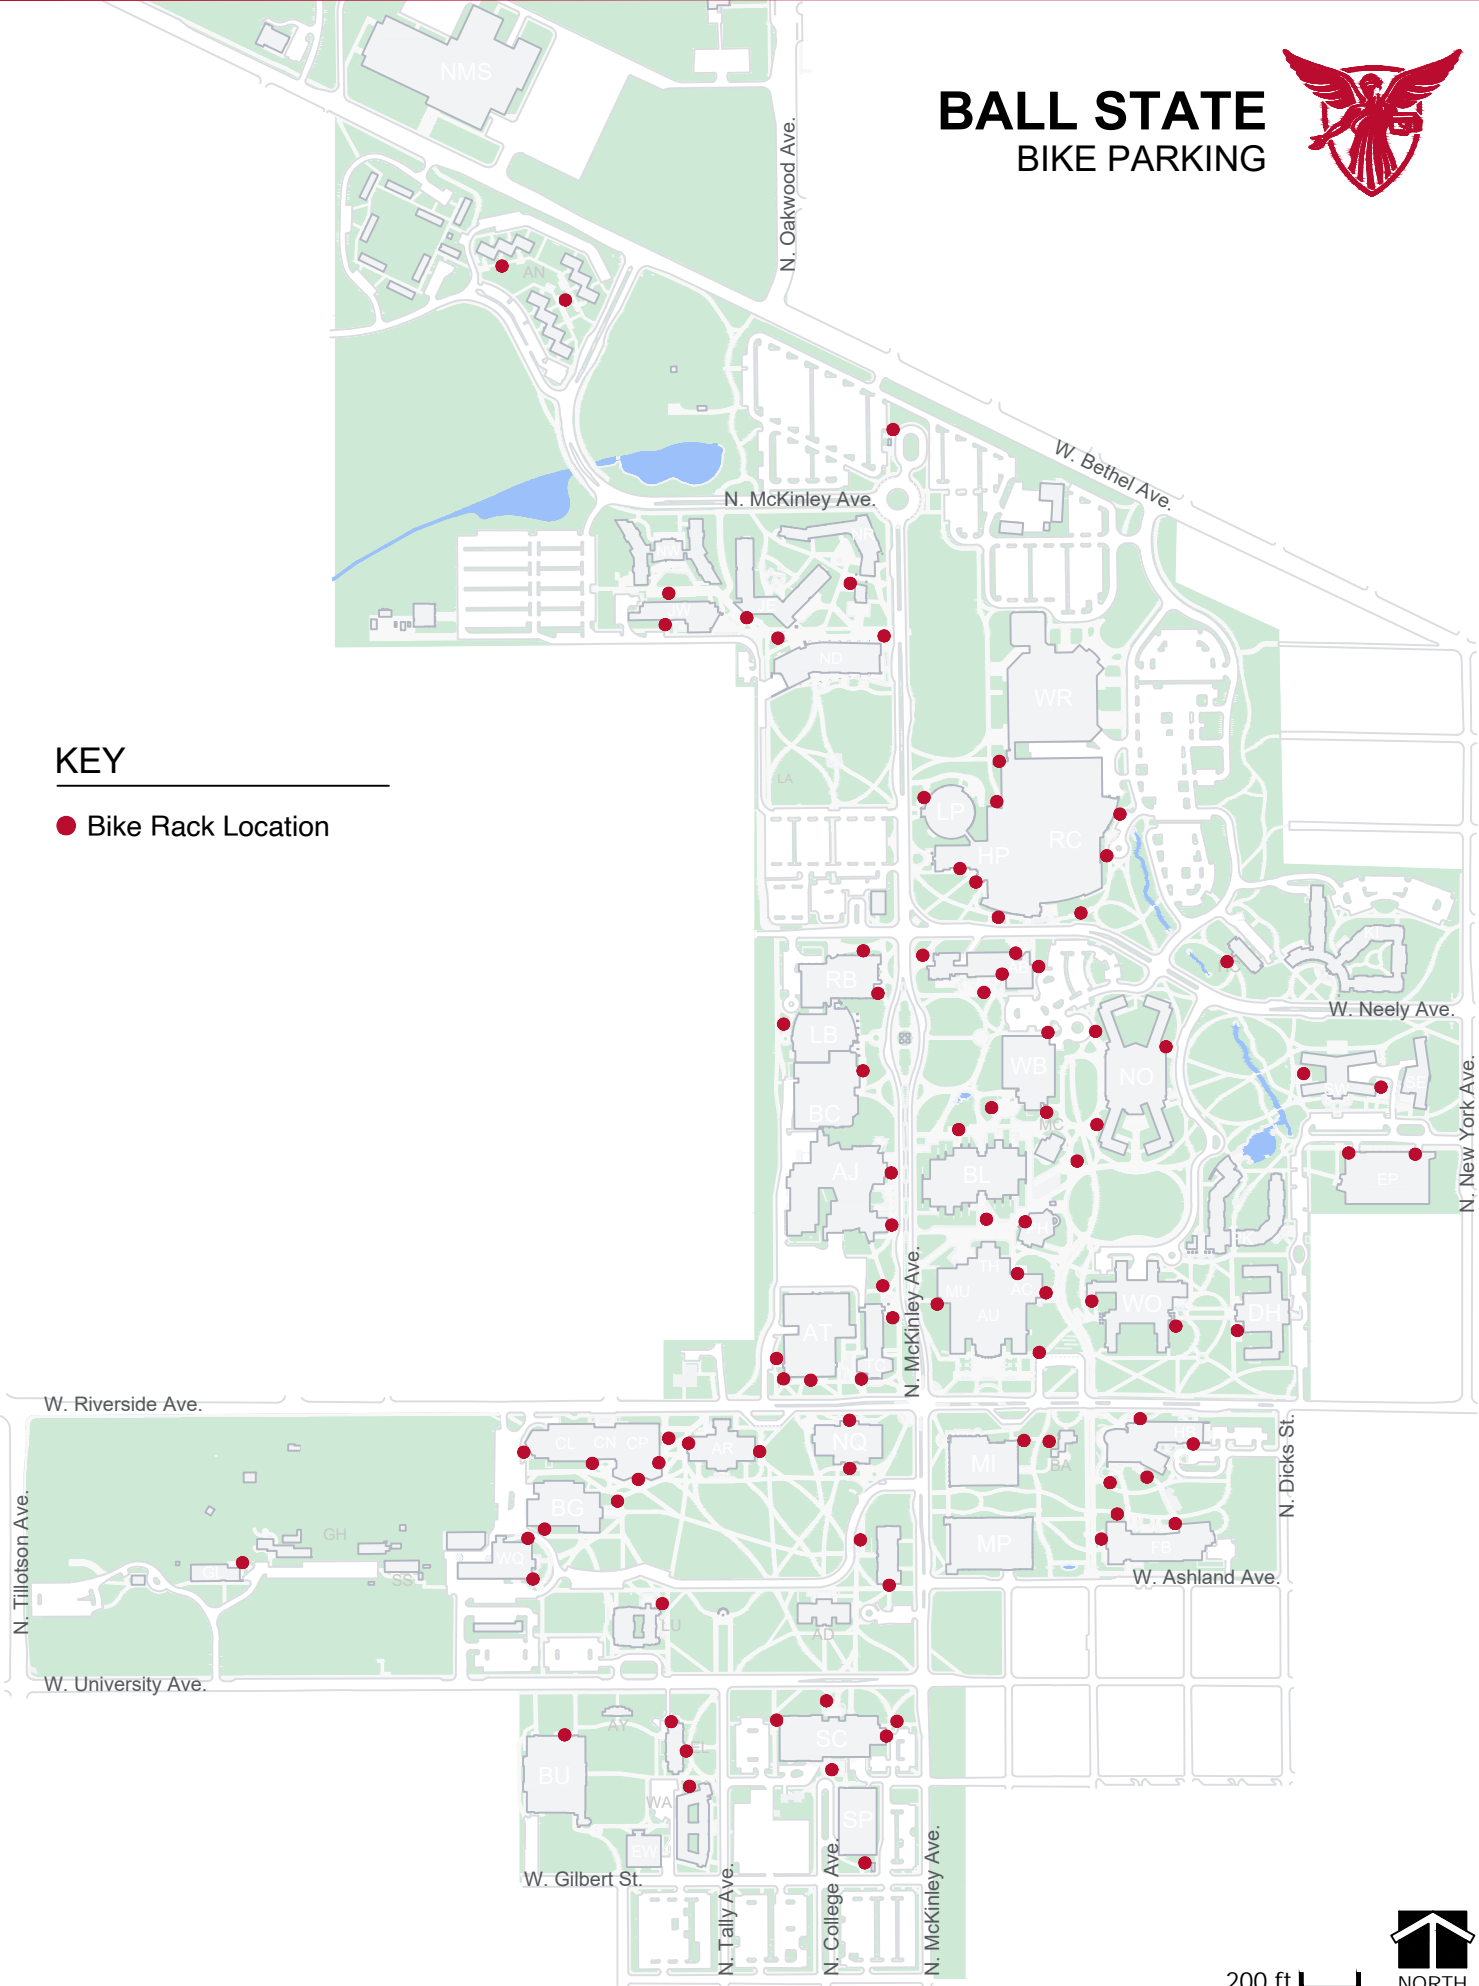

# BALL STATE BIKE PARKING

## KEY

● Bike Rack Location

200 ft