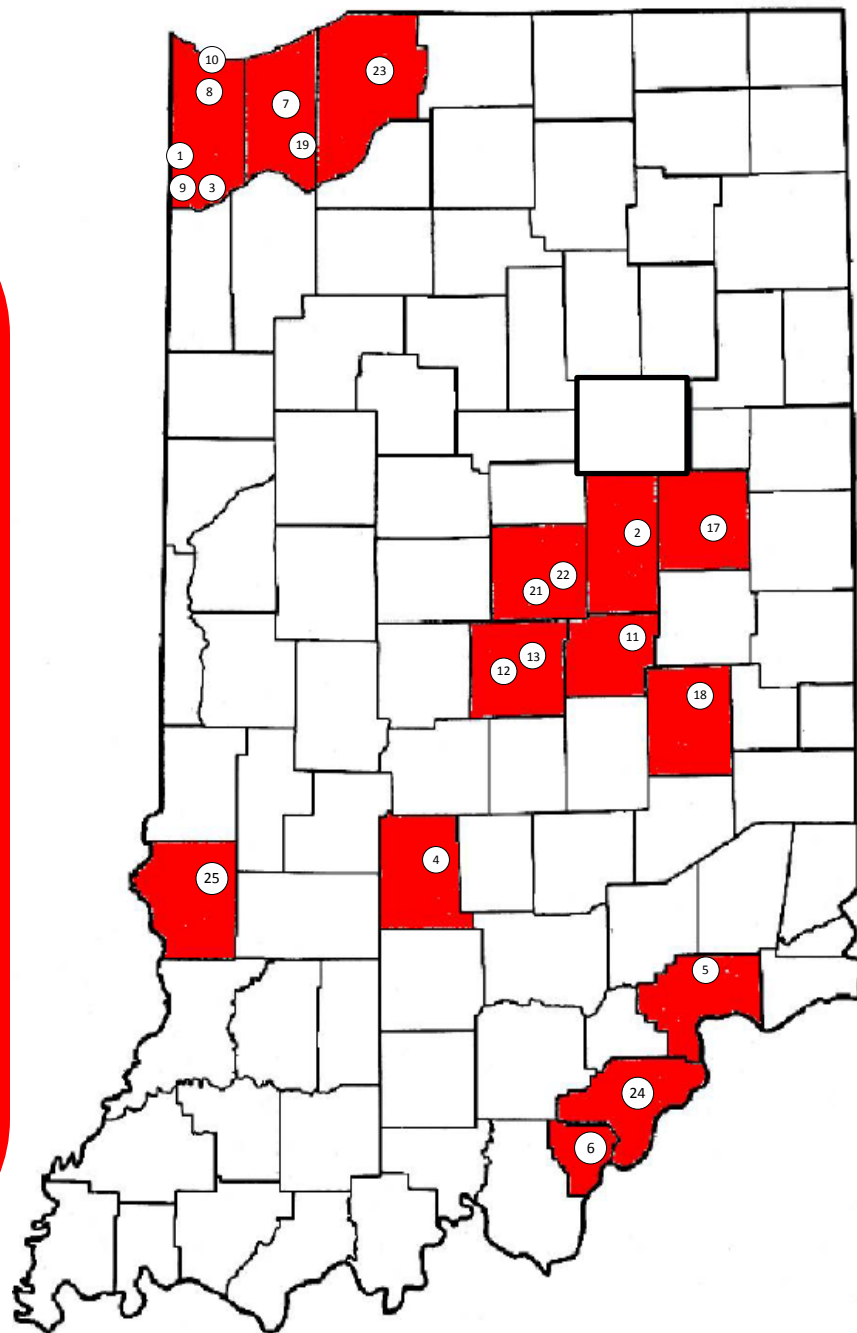

Neighbors New Vista High School
5201 US Highway 6
Portage, IN 46368
(219) 850-4448

Options - Indiana
18077 River Road, Suite 10
Noblesville, IN 46060

Options - Noblesville
9945 Cumberland Pointe Road
Noblesville, IN 46060
(317) 815-2098

Options - Westfield
17721 Gunther Boulevard
Westfield, IN 46075
(317) 815-2098

Renaissance Academy Charter School
4093 West US 20
LaPorte, IN 46350
(219) 878-8711

Rock Creek Community Academy
8000 Diefenbach Lane
Sellersburg, IN 47172
(812) 246-9271

Rural Community Academy
2385 N. State Road 63
Sullivan, IN 47882
(812-382-4500

BSU Public Charter Schools

(As of August 1, 2021)

1. *21st Century Charter School at Gary* 2005 (Lake)
2. *Anderson Preparatory Academy* 2008 (Madison)
3. *Aspire Charter Academy* 2008 (Lake)
4. *The Bloomington Project School* 2009 (Monroe)
5. *Canaan Community Academy* 2012 (Jefferson)
6. *Community Montessori* 2002 (Floyd)
7. *Discovery Charter School* 2010 (Porter)
8. *East Chicago Lighthouse Charter School* 2006 (Lake)
9. *East Chicago Urban Enterprise Academy* 2005 (Lake)
10. *Gary Lighthouse Charter School* 2005 (Lake)
11. *Geist Montessori Academy* 2006 (Hancock)
12. *HIM By HER Collegiate School for the Arts* (Marion)
13. *Hoosier Academy - Indianapolis* 2008 (Marion)
14. *Indiana Connections Academy* 2012 (Virtual)
15. *Indiana Connections Career Academy* 2017 (Virtual)
16. *Insight School of Indiana* 2016 (Virtual)
17. *Inspire Academy* 2013 (Delaware)
18. *Mays Community Academy* 2015 (Rush)
19. *Neighbor's New Vista High School* 2012 (Porter)
20. *Options Indiana* (Virtual)
21. *Options Charter School - Noblesville* 2006 (Hamilton)
22. *Options Charter School – Westfield* 2004 (Hamilton)
23. *Renaissance Academy* 2007 (La Porte)
24. *Rock Creek Community Academy* 2010 (Clark)
25. *Rural Community Academy* 2004 (Sullivan)

EMO – 42% (10 schools)

Independent – 58% (14 schools)