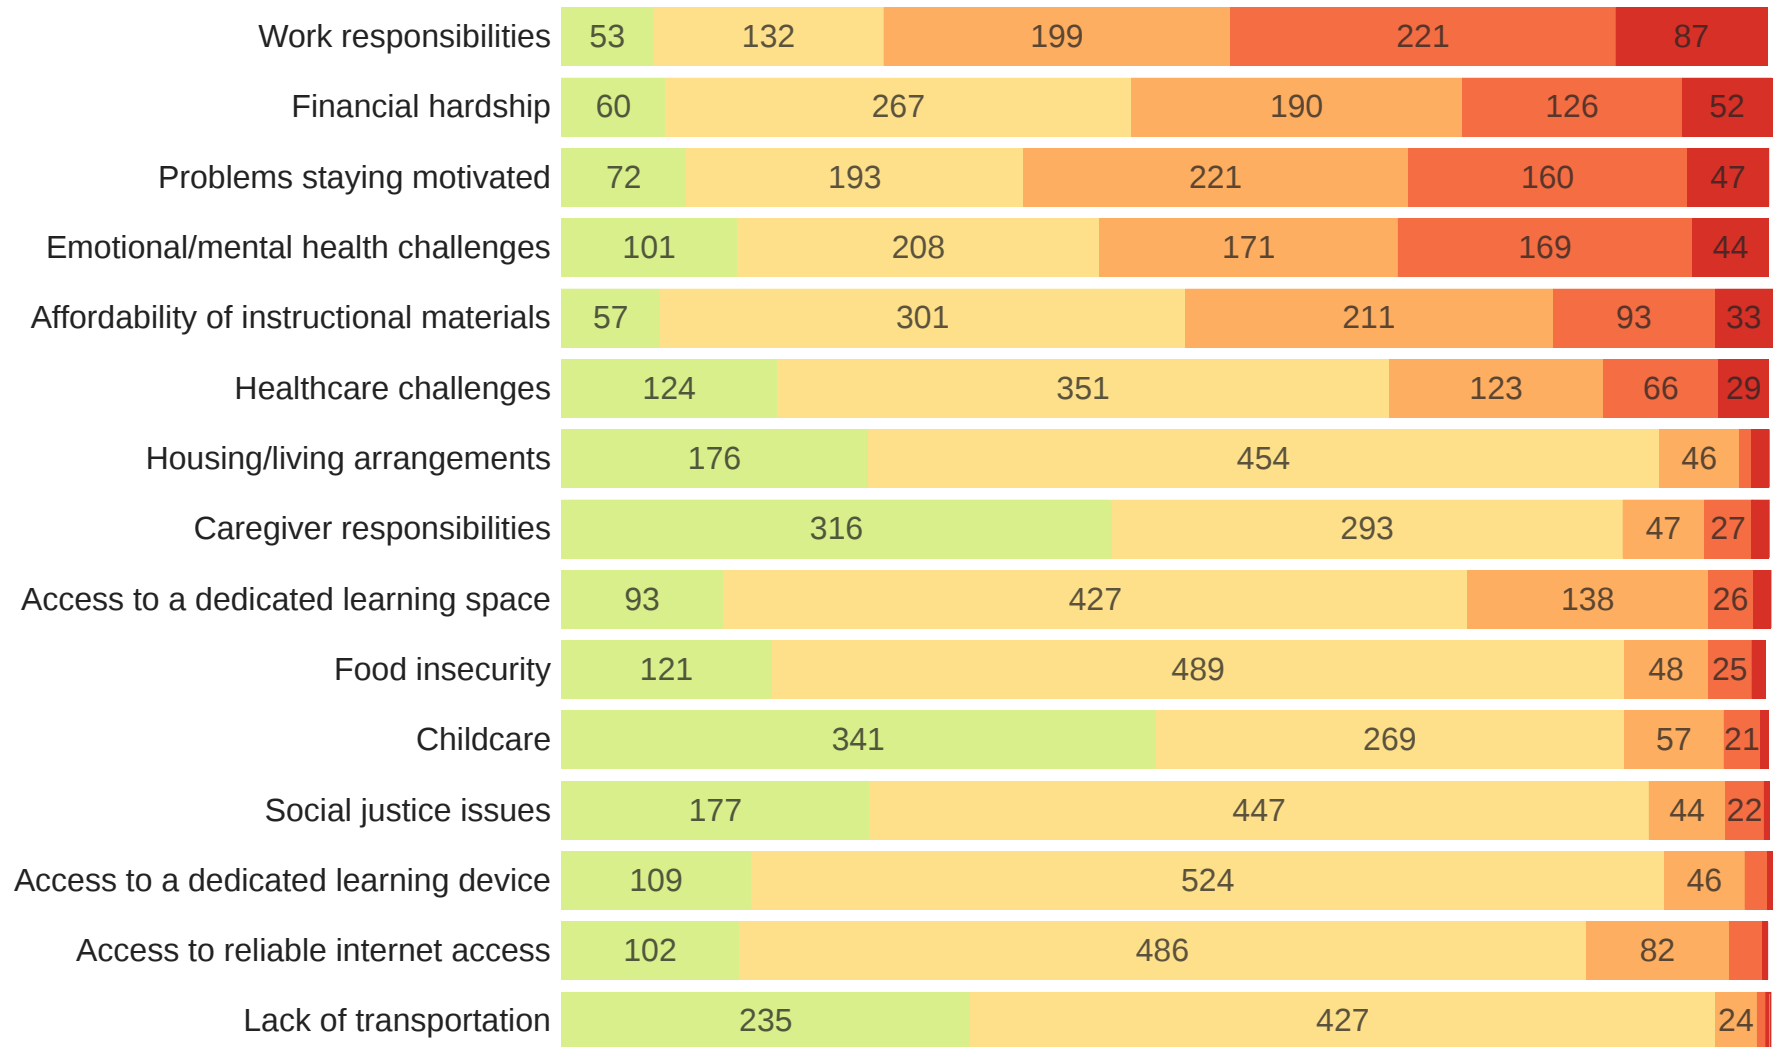

Q10 - During Fall 2022, which of the following has challenged you as a student at Ball State?

695 Responses

● Does not apply
● No difficulties
● Minor difficulties
● Moderate difficulties
● Serious difficulties