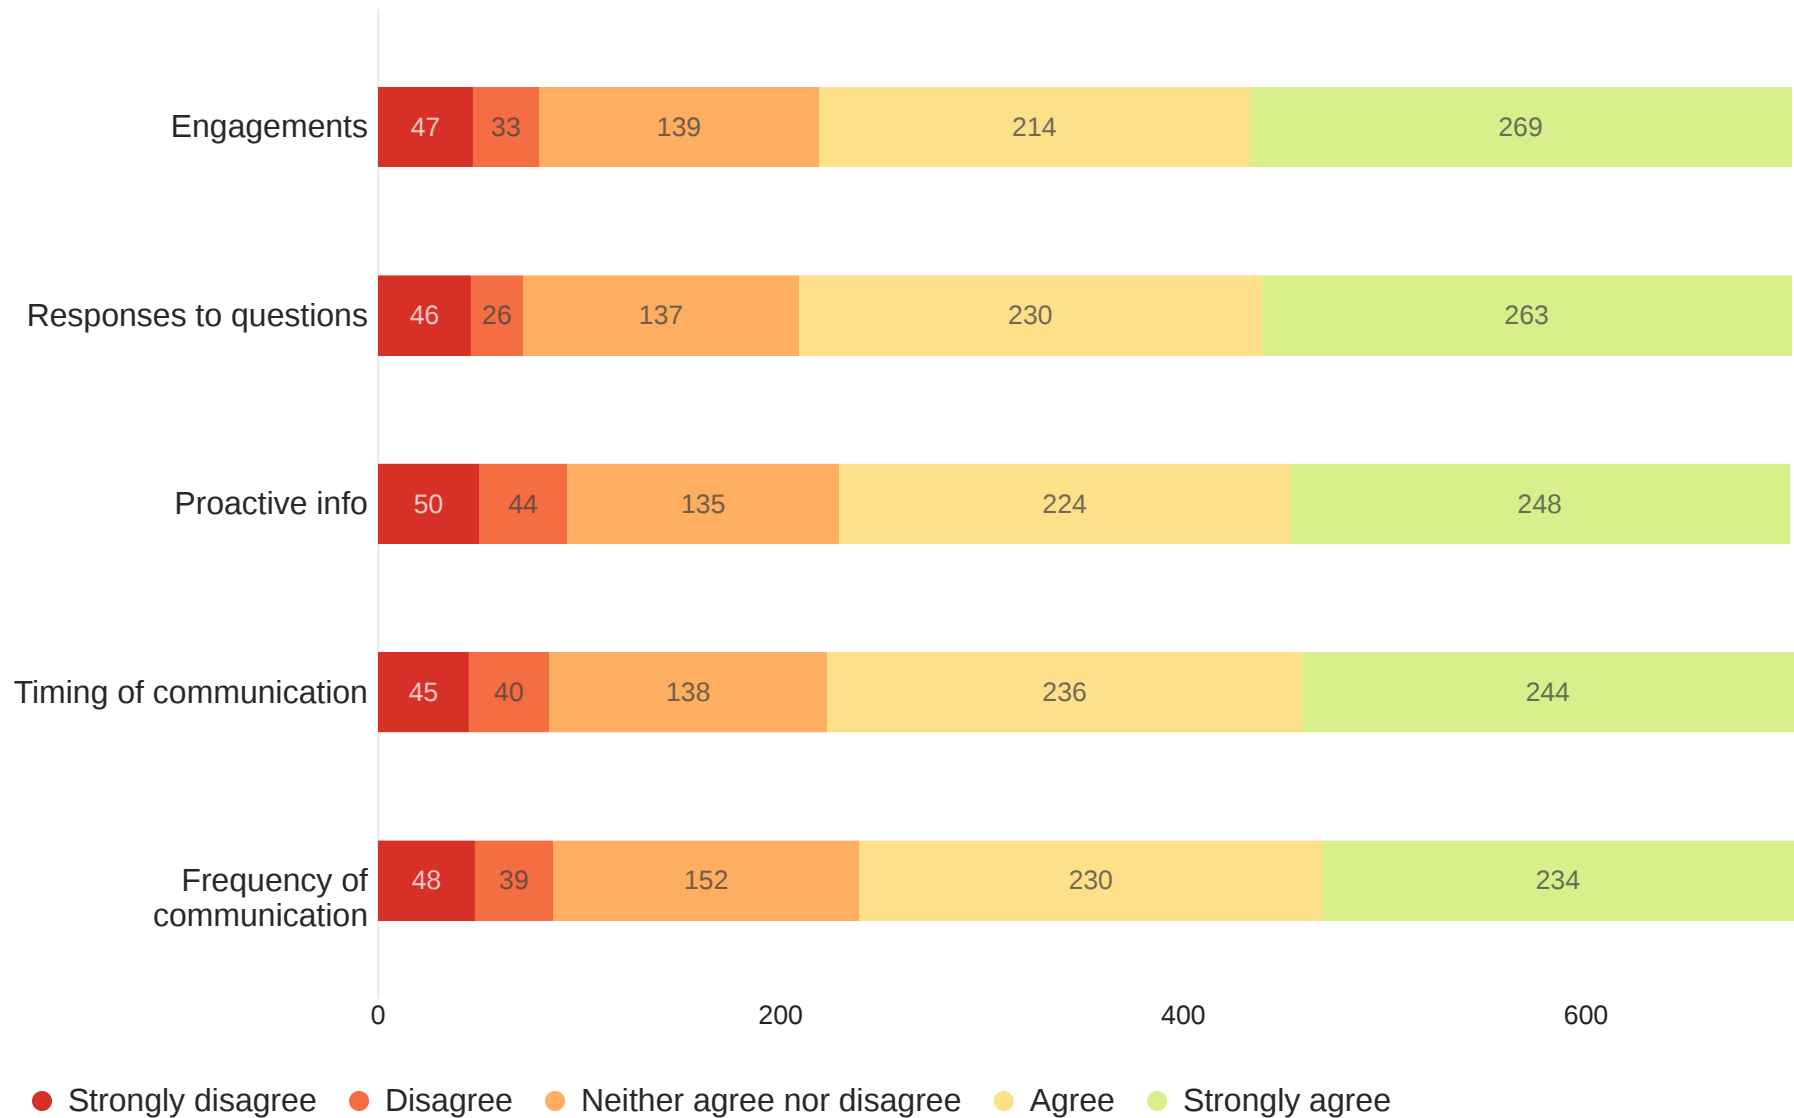

Rate how much you agree with the following statements about your student success specialist.
"I am satisfied with..."