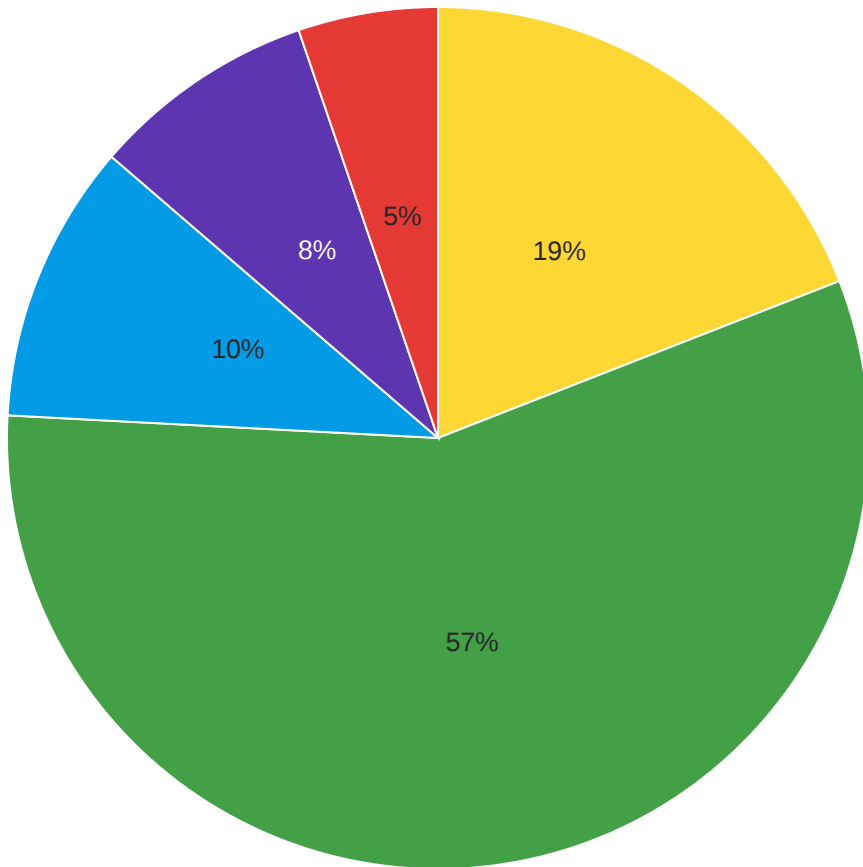

690 Responses

- Strongly agree
- Agree
- Neither agree nor disagree
- Disagree
- Strongly disagree

How many credit hours were you enrolled in for Fall 2022?

687 Responses

- 1-5 credit hours
- 6-8 credit hours
- 9-11 credit hours
- 12-14 credit hours
- 15+ credit hours