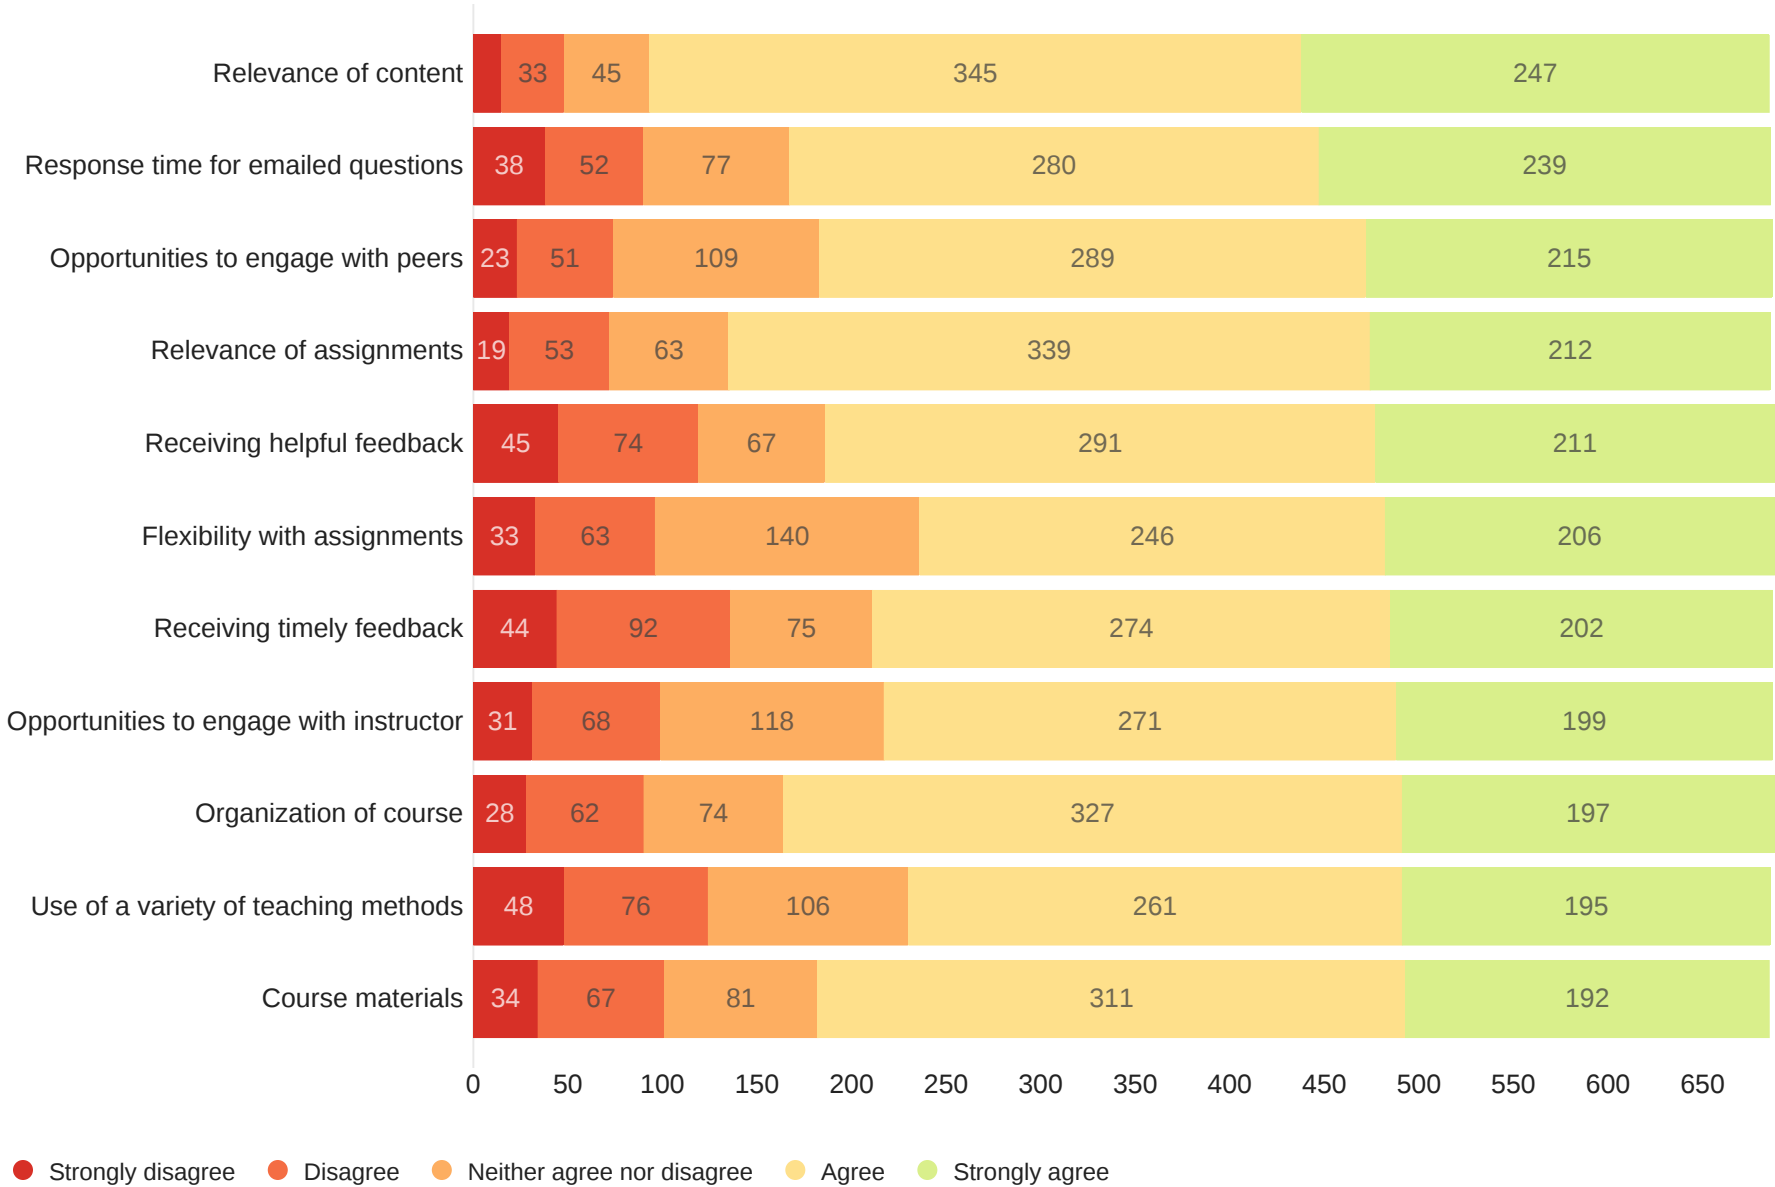

Q11 - Rate how much you agree with the statement: "I am satisfied with my courses in terms of..."

688 Responses