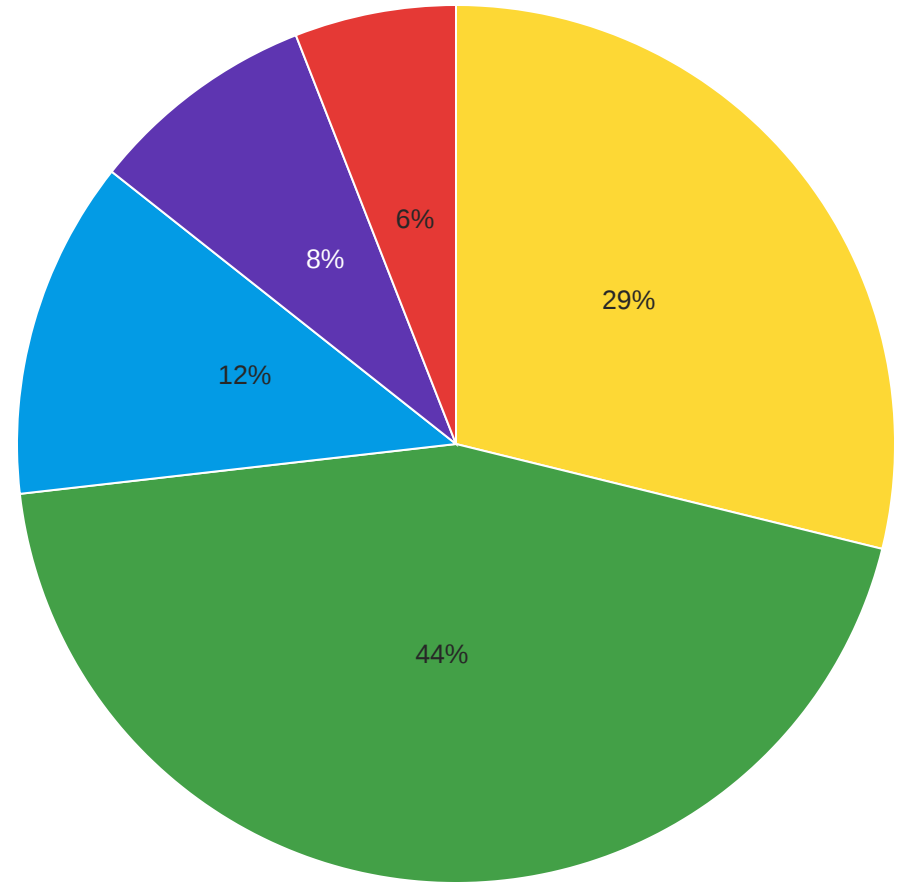

690 Responses

- Strongly agree
- Agree
- Neither agree nor disagree
- Disagree
- Strongly disagree

How many credit hours were you enrolled in for Fall 2022?

687 Responses

- 1-5 credit hours
- 6-8 credit hours
- 9-11 credit hours
- 12-14 credit hours
- 15+ credit hours