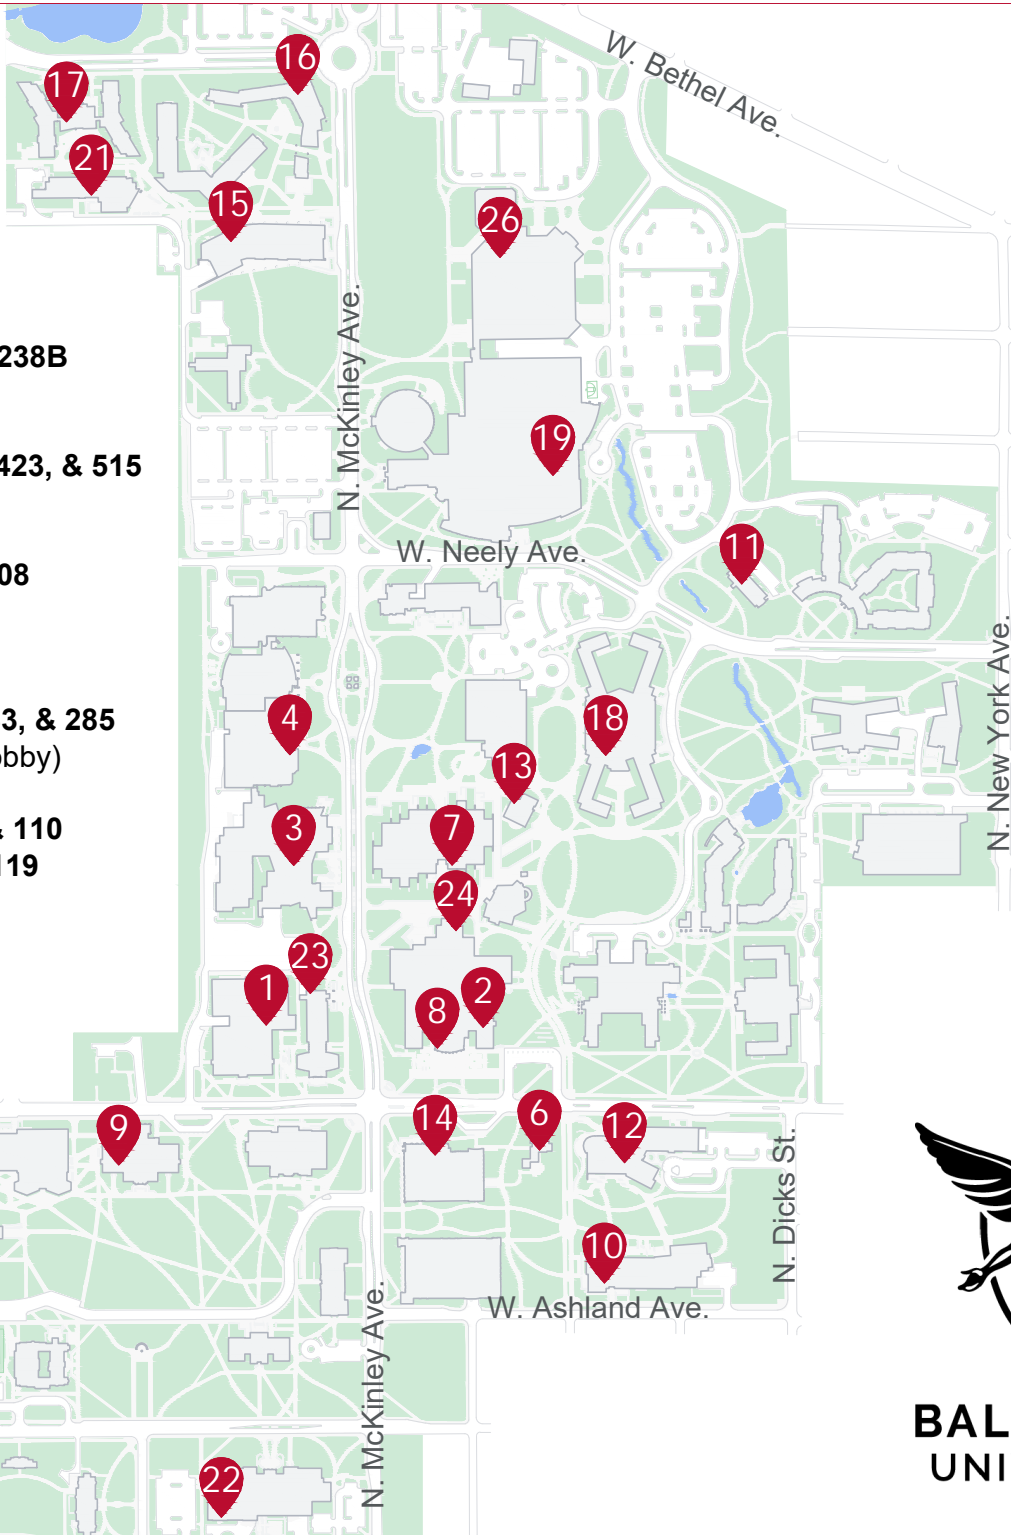

Gender Inclusive Restrooms

1. Applied Technology Rm. 144
2. Arts & Communication Rm. 133
3. Atrium Dining Rm. 175
4. Ball Communication Rms. 111 & 113
5. Ball Gym Rms. 020 & 021
6. Ball Honors House Rm. 208
7. Bracken Library Rms. 236B, 236C, 238A, & 238B
8. Emens Auditorium Rms. 100A & 105A
9. Fine Arts Rms. 330 & 332
10. Foundational Sciences Rms. 107, 227, 327, 423, & 515
11. Health Center Rm. 208
12. Health Professions Rms. 109, 210, & 431
13. Multicultural Center Rms. 115, 116, 125, & 208
14. Music Instruction Rm. 116
15. North Dining Hall Rm. 118
16. North Residence Hall Rm. 113
17. North West Hall Rms. 183, 184, 189, 190, 283, & 285
18. Noyer Complex Rm. 107 (in each entrance lobby)
19. Recreation Center Rms. 140A & 140B
20. Rinard Orchid Greenhouse Rms. 101, 103, & 110
21. Schmidt/Wilson Hall Rms. 113, 115, 117, & 119
22. Student Center Rm. 151
23. Teachers College Rm. 104B
24. University Theatre Rm. 200A
25. West Quad Rm. 126A
26. Worthen Arena Rm. 221A

**BALL STATE
UNIVERSITY**