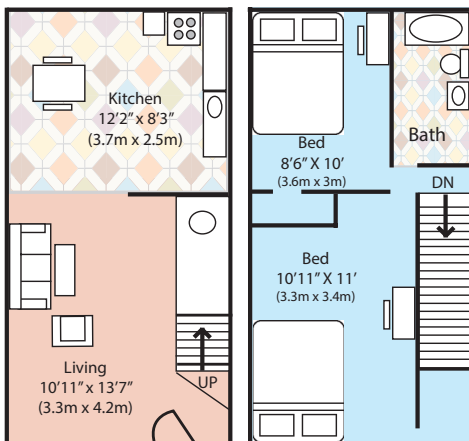

Anthony Apartments

Two-Bedroom

600 sq ft

Multistory buildings

Anthony Apartments

Two-Bedroom

603 sq ft

One-story buildings

First Floor

Second Floor

Scheidler Apartments

Two-Bedroom

683.4 sq ft

Townhome style