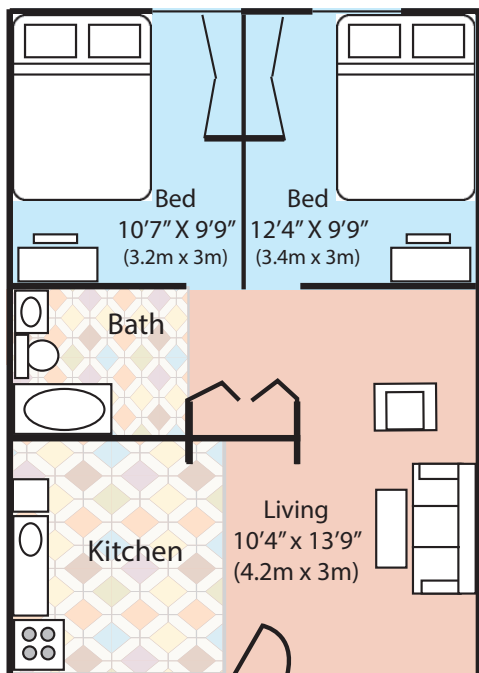

Anthony Apartments

Two-Bedroom

600 sq ft

Multistory buildings

Anthony Apartments

Two-Bedroom

603 sq ft

One-story buildings

First Floor

Second Floor

Scheidler Apartments

Two-Bedroom

683.4 sq ft

Townhome style