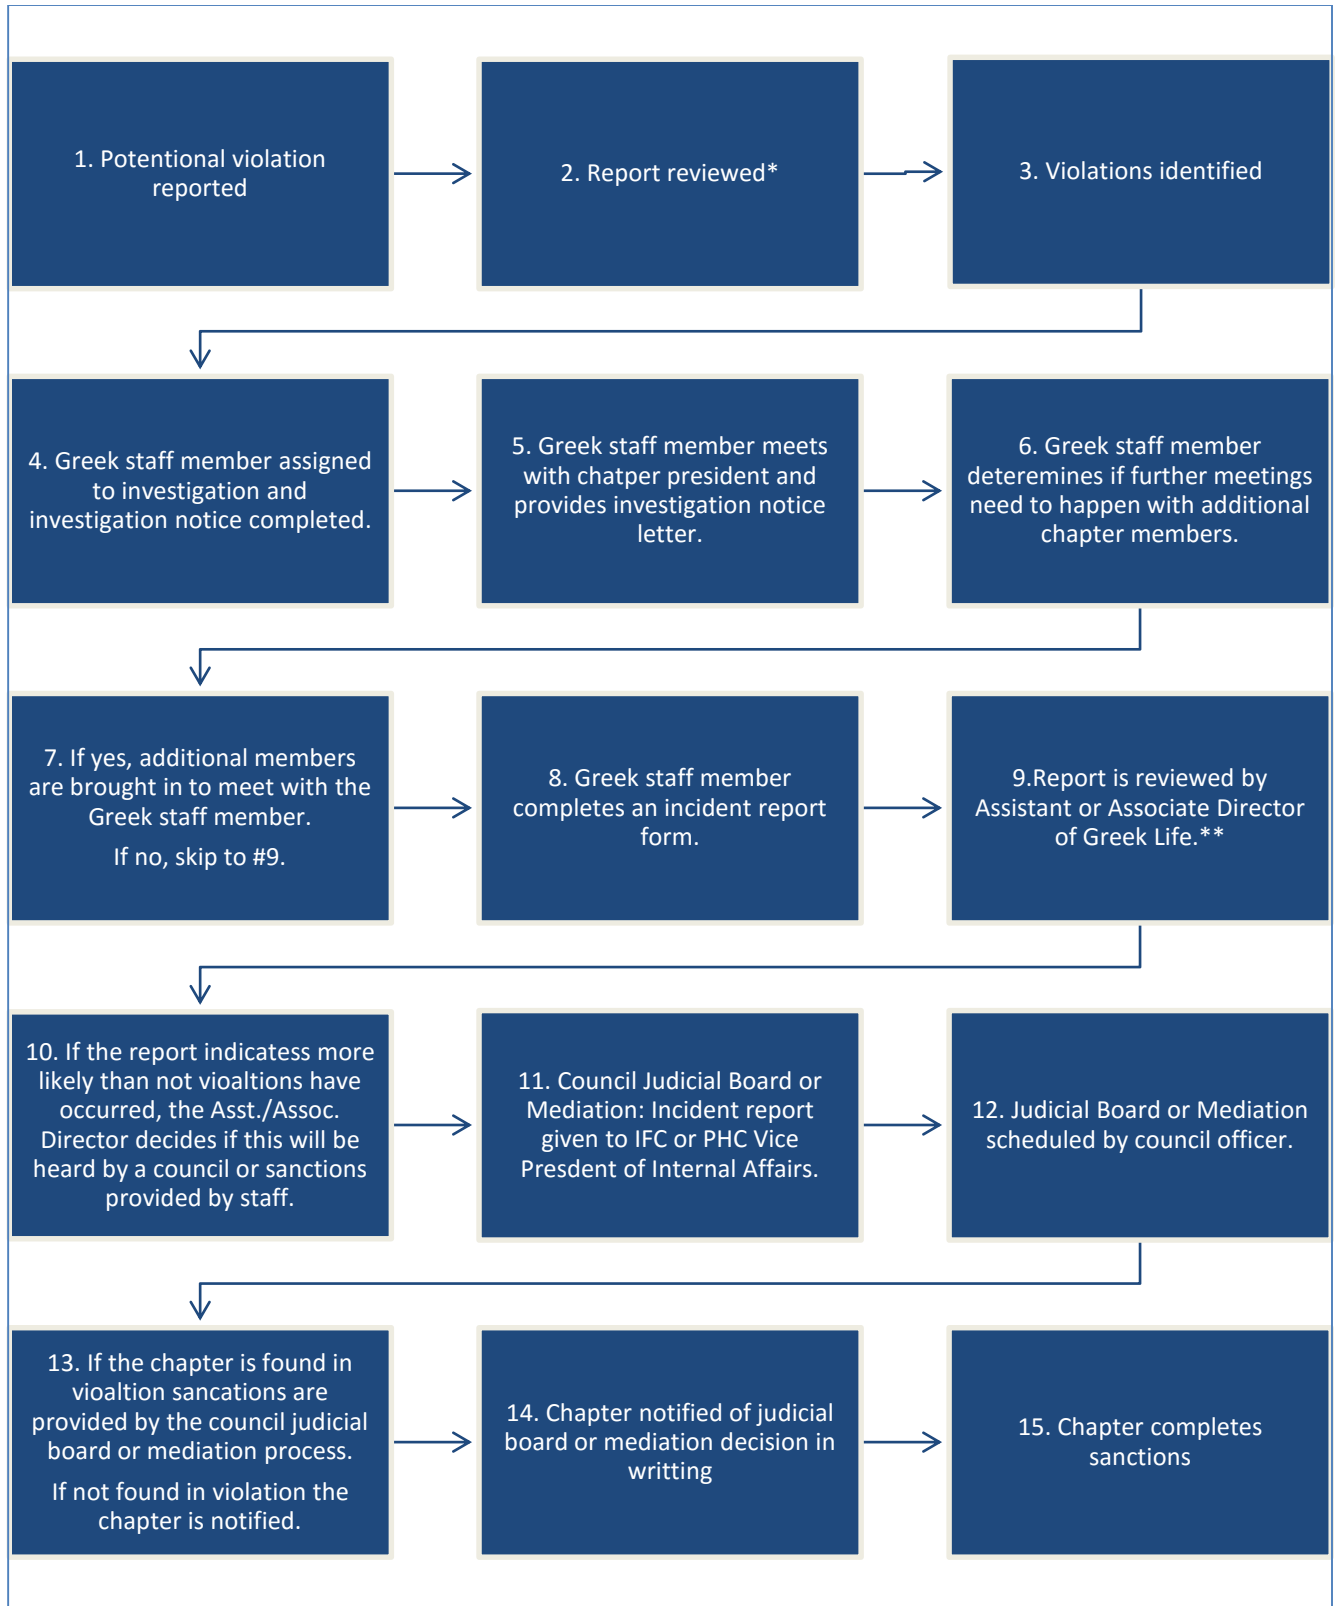

Investigation Flow Chart for Council Adjudicated Violations

***If no violations are identified the process ends.**

Investigation Flow Chart for Council Adjudicated Violations

****If report doesn't indicate that more likely than not violations have occurred, the investigation ends and chapter president is notified.**