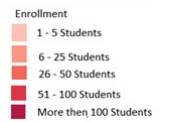

**BALL STATE  
UNIVERSITY**  
Office of Institutional  
Effectiveness

Undergraduate Enrollment Map by Indiana Counties, Fall 2018

Adams	86	De Kalb	69	Greene	12	Johnson	312	Montgomery	59	Randolph	177	Union	20
Allen	700	Dearborn	78	Hamilton	1,829	Knox	12	Morgan	112	Ripley	44	Vanderburgh	114
Bartholomew	126	Decatur	50	Hancock	347	Kosciusko	154	Newton	5	Rush	29	Vermillion	4
Benton	13	Delaware	1,824	Harrison	35	La Porte	144	Noble	84	Scott	12	Vigo	40
Blackford	83	Dubois	47	Hendricks	403	Lagrange	20	Ohio	5	Shelby	85	Wabash	52
Boone	226	Elkhart	258	Henry	238	Lake	518	Orange	3	Spencer	6	Warren	13
Brown	10	Fayette	42	Howard	205	Lawrence	32	Owen	6	St Joseph	398	Warrick	95
Carroll	40	Floyd	80	Huntington	72	Madison	525	Parke	10	Starke	26	Washington	18
Cass	51	Fountain	12	Jackson	53	Marion	1,575	Perry	13	Steuben	59	Wayne	160
Clark	76	Franklin	63	Jasper	29	Marshall	75	Pike	7	Sullivan	6	Wells	69
Clay	10	Fulton	41	Jay	129	Martin	8	Porter	258	Switzerland	5	White	42
Clinton	62	Gibson	15	Jefferson	33	Miami	43	Posey	9	Tippecanoe	193	Whitley	64
Daviess	8	Grant	186	Jennings	23	Monroe	84	Pulaski	18	Tipton	42		