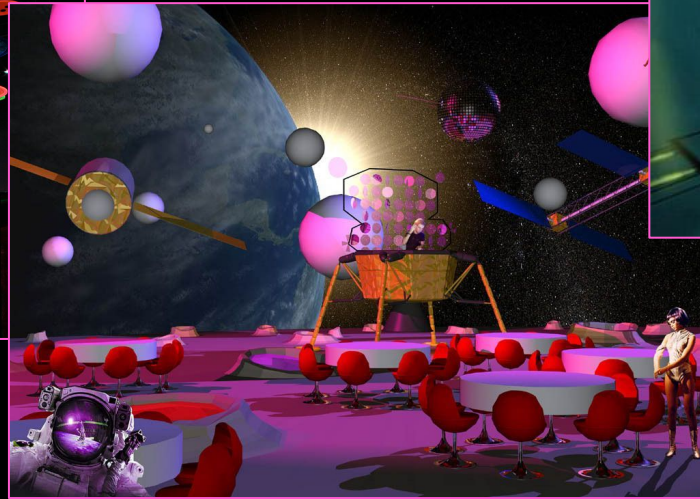

# **Extraterrestrial Scoops**

**Laura Neufeld**

# Design Statement

When customers step into Extraterrestrial Scoops, located in Roswell, New Mexico, they are abducted into the realm of outer space and alien life. Colorful neon lights and furniture used with contrasting black walls and flooring give the shop an exciting and supernatural environment.

# Inspo Pictures