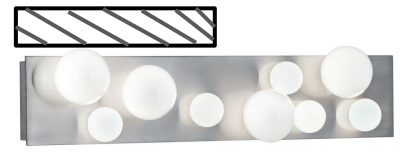

Ceiling/ Lighting Plan

Lighting Schedule #	Product	Size	Color	Quantity	Manufacturer
1	Starry light lamp	18"	Black	7	Anagraphic
2	Hollywood Bathroom Vanity light	24"	silver/white	2	Norwell lighting
3	1 light wall sconce	6"	black/gold	3	George Kovaks
4	Globe Pendant	9"	White	11	Project 62
5	Disc Orb Pendant	10"	Green	8	Urban Glass
6	Suspension lamp	20.5" x 13"	Blue	7	Kartell
7	Led Pendant Light Circular Chandelier	23.6"	Silver/white	10	WELAKI
8	Chrome Metal Linear Pendant	39"	black	3	Jonathan Y
9	3 bulb track lighting kit	39.37" and 4'	Black	2	Hampton Bay
10	LED strips	93'	red	NA	HighLight