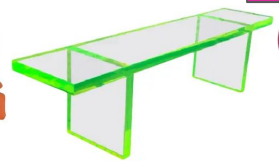

# Furniture Plan

1

2

3

6

7

8

9

10

11

4

5

<b>Furniture Schedule #</b>	<b>Product</b>	<b>Color</b>	<b>Quantity</b>	<b>Manufacturer</b>
1	Maggie Dining Chair	Red/White	7	Aeon Furniture
2	23.7” Dining Table	Black	7	LatitudeRun
3	Heider Swivel Bar Stool	Orange/ silver	8	Ivy Bronx
4	36” Dining Table	Grey	4	Steelside
5	Bertoia Side Chair	Yellow	16	Knoll
6	“Ovalia” easy chair	Green	1	Henrik Thor-Larson
7	Retro Jukebox	Multi color	1	Steepletone
8	Vintage Gondola Sofa	Yellow	1	Craft & Associates
9	Loveseat Sofa	Samsta Orange	1	SÖDERHAMN
10	Transparent Acrylic Table	Neon Green	1	Chairish
11	Mushroom Lounge Chair	Pink	2	Artifort