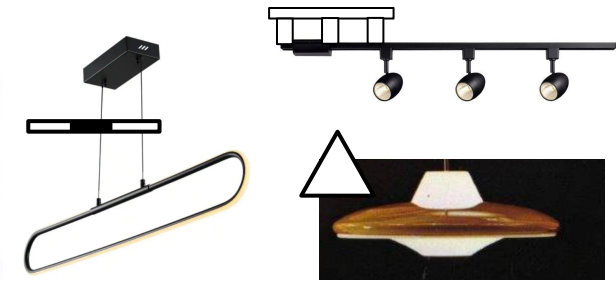

Ceiling/ Lighting Plan

Lighting Schedule #	Product	Size	Color	Quantity	Manufacturer
1	Starry light lamp	18"	Black	7	Anagraphic
2	Hollywood Bathroom Vanity light	24"	silver/white	2	Norwell lighting
3	1 light wall sconce	6"	black/gold	3	George Kovaks
4	Globe Pendant	9"	White	11	Project 62
5	Disc Orb Pendant	10"	Green	8	Urban Glass
6	Suspension lamp	20.5" x 13"	Blue	7	Kartell
7	Led Pendant Light Circular Chandelier	23.6"	Silver/white	10	WELAKI
8	Chrome Metal Linear Pendant	39"	black	3	Jonathan Y
9	3 bulb track lighting kit	39.37" and 4'	Black	2	Hampton Bay
10	LED strips	93'	red	NA	HighLight