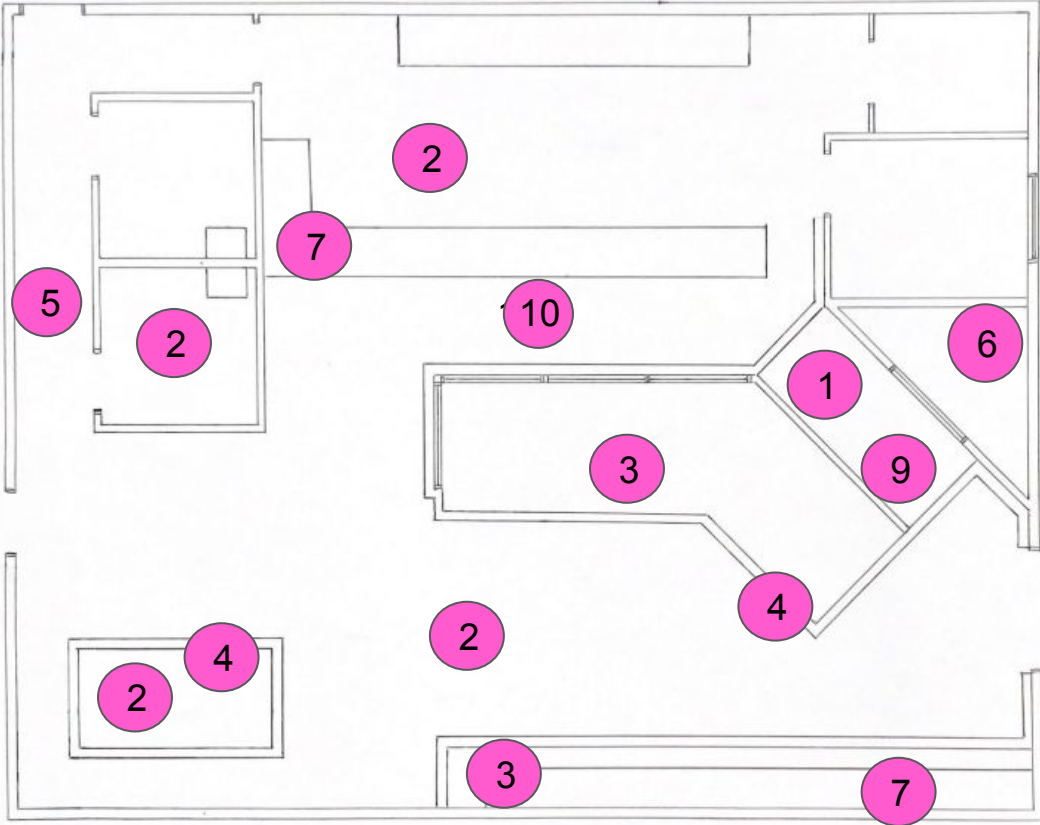

Finish Plan

Finish Schedule #	Product	Color	Quantity	Manufacturer
1	Pure metallic epoxy floor kit	Green	55 sq ft	Color Chips
2	Ceramic Floor Tile	Black	1469.5 sq ft	Merola Tile
3	Ceramic Floor Tile	White	298 sq ft	Merola Tile
4	Glazed Ceramic tile	Orange Burst	37 sq ft	Daltile
5	Paint	Black		WOREMOR
6	Paint	Dark Denim	210 sq ft	Americana Decor
7	Marble Countertops	Carrara White	153 sq ft	STONEMARK
8	Frosted Glass	Pink	100 sq ft	SOLYX
9	Plain aluminium sheet	Silver	226 sq ft	M-D Building Products
10	Wooden wall panelling	Black	65 sq ft	Timberchic