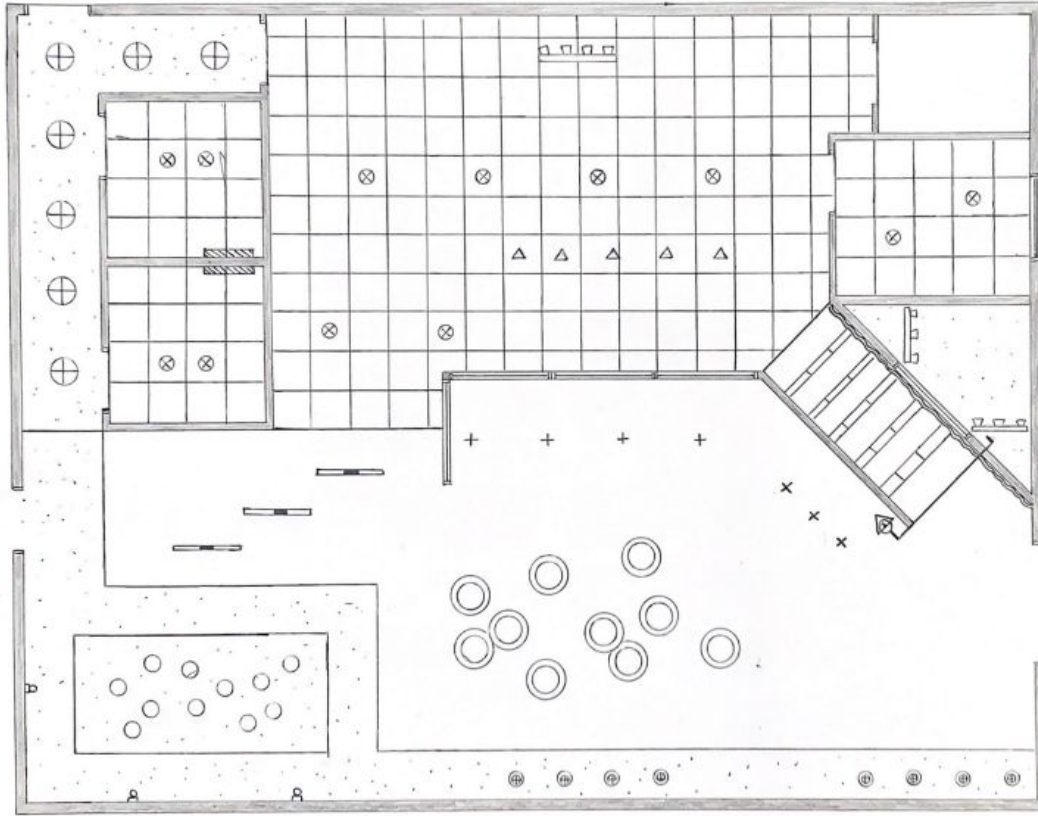

Ceiling/ Lighting Plan

Lighting Schedule #	Product	Size	Color	Quantity	Manufacturer
1	Starry light lamp	18"	Black	7	Anagraphic
2	Hollywood Bathroom Vanity light	24"	silver/white	2	Norwell lighting
3	1 light wall sconce	6"	black/gold	3	George Kovaks
4	Globe Pendant	9"	White	11	Project 62
5	Disc Orb Pendant	10"	Green	8	Urban Glass
6	Suspension lamp	20.5" x 13"	Blue	7	Kartell
7	Led Pendant Light Circular Chandelier	23.6"	Silver/white	10	WELAKI
8	Chrome Metal Linear Pendant	39"	black	3	Jonathan Y
9	3 bulb track lighting kit	39.37" and 4'	Black	2	Hampton Bay
10	LED strips	93'	red	NA	HighLight