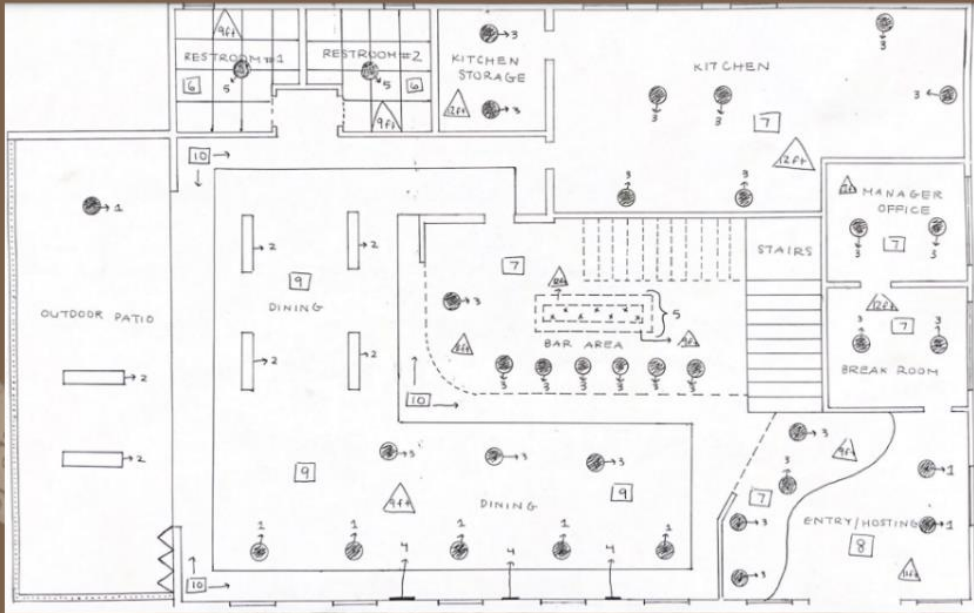

Dining

Bar Area

Stairs

Manager
Office
& Break
Room

Dining

Entry

1st Floor

 Flooring

7

Stairs

11

6

Bar Area

1

10

13

Bathroom

1st Floor

Ceiling Plan

Lighting

Ceiling

Ceiling Height

2nd Floor

Number	Size	Color	Quantity	Company	Remark
1	16"x13"	Aged Brass	10	Ferguson	Pendant Light
2	42.5"x18.5"x18.5"	Brown	6	Pottery Barn	Track Light
3	3"x12"	Satin Brass	28	Ferguson	Recess Light
4	26.6"x9"	Gold	7	Design Shop	Wall Light
5	19.75"x19.75"	Light Brown	7	All Modern	Pendant Light
6	24"x24"	Creamy White Satin	42	American Tin Ceilings	Bathroom Ceiling Panel
7	12"x12"	White	392	Kanopi	Kitchen Ceiling Panel
8	24"x24"	Aged Brass	169	Decorative Ceiling Tiles	Hosting Ceiling Tiles
9	94.49"x25.2"	Natural Oak	3	The wood Veneer Hub	Dining Ceiling
10	12"x6"	Beige	12	Ilva	Dining Ceiling Trim