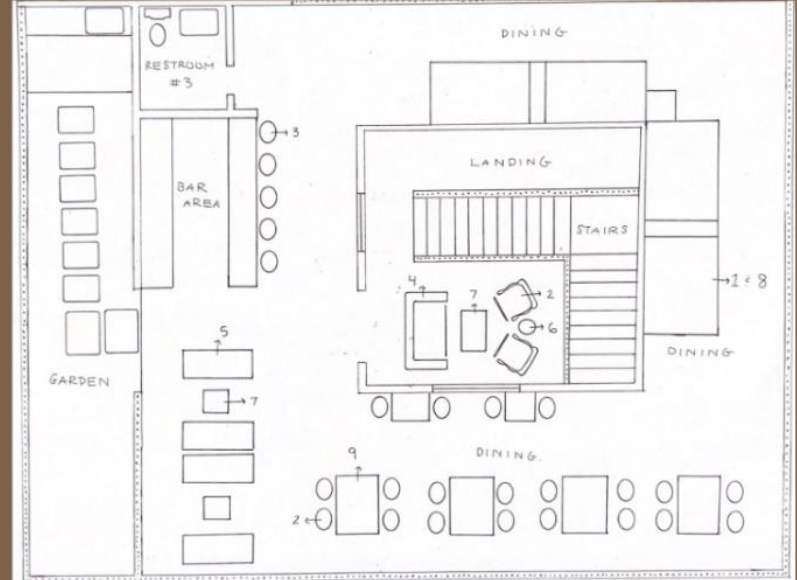

7

Stairs

11

6

Bar Area

1

10

13

Bathroom

1st Floor

Ceiling Plan

Lighting

Ceiling

Ceiling Height

2nd Floor

Number	Size	Color	Quantity	Company	Remark
1	16"x13"	Aged Brass	10	Ferguson	Pendant Light
2	42.5"x18.5"x18.5"	Brown	6	Pottery Barn	Track Light
3	3"x12"	Satin Brass	28	Ferguson	Recess Light
4	26.6"x9"	Gold	7	Design Shop	Wall Light
5	19.75"x19.75"	Light Brown	7	All Modern	Pendant Light
6	24"x24"	Creamy White Satin	42	American Tin Ceilings	Bathroom Ceiling Panel
7	12"x12"	White	392	Kanopi	Kitchen Ceiling Panel
8	24"x24"	Aged Brass	169	Decorative Ceiling Tiles	Hosting Ceiling Tiles
9	94.49"x25.2"	Natural Oak	3	The wood Veneer Hub	Dining Ceiling
10	12"x6"	Beige	12	Ilva	Dining Ceiling Trim

1st Floor

2nd Floor

Furniture Plan

Number	Size	Color	Quantity	Company	Remark
1	60"x48"x36"	Hyde	6	City Living Design Inc	Banquette
2	20.5"x24.5"x33.75"	Butterscotch Apple Aque Southpaw White	19	Four Hands	Dining Chairs
3	17.75"x17.75"x39.5"	Paper Cord	9	Hati Home	Bar stools
4	84.3"x39"x31.1"	Pearl Beige w/ walnut legs	3	Castlery	Entry Sofa
5	82.75"x33.75"x30.5"	Rain Natural	6	Frontgate	Patio Sofa
6	14.5"x18"	Antique Brass	4	West Elm	Side table
7	17.5"x46"x24"	Teal	4	Anthropologie	Outdoor Coffee Table
8	24"x24"x30"	Green/Blue	7	Burke Decor	Dining Table
9	67"x35.5"x30"	White	14	Burke Decor	Dining Table