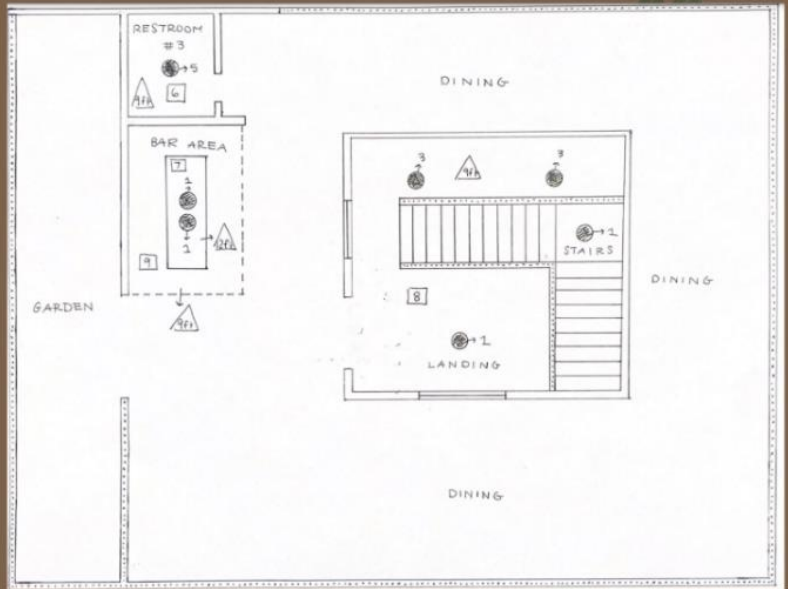

Bathroom

1st Floor

Ceiling Plan

Lighting

Ceiling

Ceiling Height

2nd Floor

Number	Size	Color	Quantity	Company	Remark
1	16"x13"	Aged Brass	10	Ferguson	Pendant Light
2	42.5"x18.5"x18.5"	Brown	6	Pottery Barn	Track Light
3	3"x12"	Satin Brass	28	Ferguson	Recess Light
4	26.6"x9"	Gold	7	Design Shop	Wall Light
5	19.75"x19.75"	Light Brown	7	All Modern	Pendant Light
6	24"x24"	Creamy White Satin	42	American Tin Ceilings	Bathroom Ceiling Panel
7	12"x12"	White	392	Kanopi	Kitchen Ceiling Panel
8	24"x24"	Aged Brass	169	Decorative Ceiling Tiles	Hosting Ceiling Tiles
9	94.49"x25.2"	Natural Oak	3	The wood Veneer Hub	Dining Ceiling
10	12"x6"	Beige	12	Ilva	Dining Ceiling Trim

1st Floor

2nd Floor

Furniture Plan

Number	Size	Color	Quantity	Company	Remark
1	60"x48"x36"	Hyde	6	City Living Design Inc	Banquette
2	20.5"x24.5"x33.75"	Butterscotch Apple Aque Southpaw White	19	Four Hands	Dining Chairs
3	17.75"x17.75"x39.5"	Paper Cord	9	Hati Home	Bar stools
4	84.3"x39"x31.1"	Pearl Beige w/ walnut legs	3	Castlery	Entry Sofa
5	82.75"x33.75"x30.5"	Rain Natural	6	Frontgate	Patio Sofa
6	14.5"x18"	Antique Brass	4	West Elm	Side table
7	17.5"x46"x24"	Teal	4	Anthropologie	Outdoor Coffee Table
8	24"x24"x30"	Green/Blue	7	Burke Decor	Dining Table
9	67"x35.5"x30"	White	14	Burke Decor	Dining Table