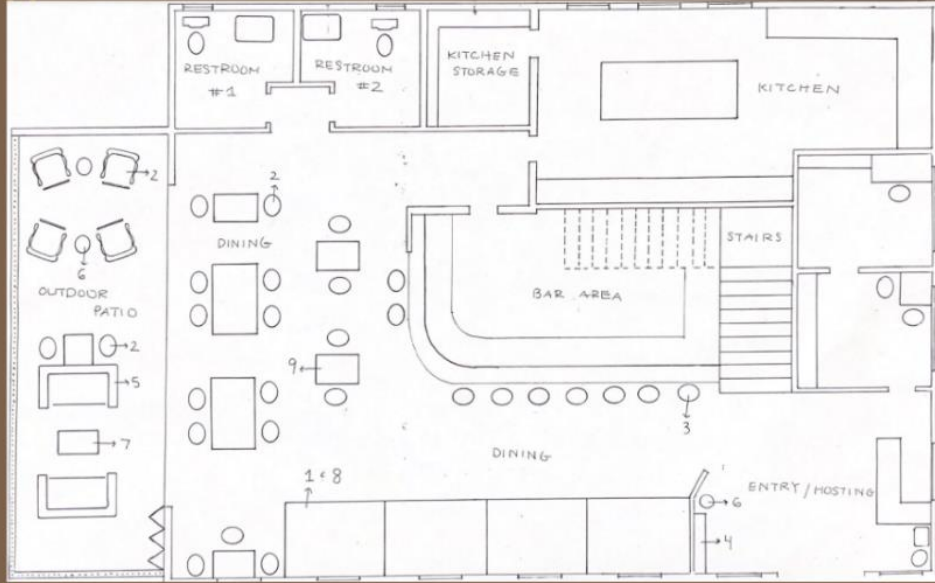

Dining

Bar Area

Stairs

Manager
Office
& Break
Room

Dining

Entry

1st Floor

 Flooring

7

Stairs

11

6

Bar Area

1

10

13

Bathroom

1st Floor

Ceiling Plan

Lighting

Ceiling

Ceiling Height

2nd Floor

Number	Size	Color	Quantity	Company	Remark
1	16"x13"	Aged Brass	10	Ferguson	Pendant Light
2	42.5"x18.5"x18.5"	Brown	6	Pottery Barn	Track Light
3	3"x12"	Satin Brass	28	Ferguson	Recess Light
4	26.6"x9"	Gold	7	Design Shop	Wall Light
5	19.75"x19.75"	Light Brown	7	All Modern	Pendant Light
6	24"x24"	Creamy White Satin	42	American Tin Ceilings	Bathroom Ceiling Panel
7	12"x12"	White	392	Kanopi	Kitchen Ceiling Panel
8	24"x24"	Aged Brass	169	Decorative Ceiling Tiles	Hosting Ceiling Tiles
9	94.49"x25.2"	Natural Oak	3	The wood Veneer Hub	Dining Ceiling
10	12"x6"	Beige	12	Ilva	Dining Ceiling Trim

1st Floor

2nd Floor

Furniture Plan

Number	Size	Color	Quantity	Company	Remark
1	60"x48"x36"	Hyde	6	City Living Design Inc	Banquette
2	20.5"x24.5"x33.75"	Butterscotch Apple Aque Southpaw White	19	Four Hands	Dining Chairs
3	17.75"x17.75"x39.5"	Paper Cord	9	Hati Home	Bar stools
4	84.3"x39"x31.1"	Pearl Beige w/ walnut legs	3	Castlery	Entry Sofa
5	82.75"x33.75"x30.5"	Rain Natural	6	Frontgate	Patio Sofa
6	14.5"x18"	Antique Brass	4	West Elm	Side table
7	17.5"x46"x24"	Teal	4	Anthropologie	Outdoor Coffee Table
8	24"x24"x30"	Green/Blue	7	Burke Decor	Dining Table
9	67"x35.5"x30"	White	14	Burke Decor	Dining Table