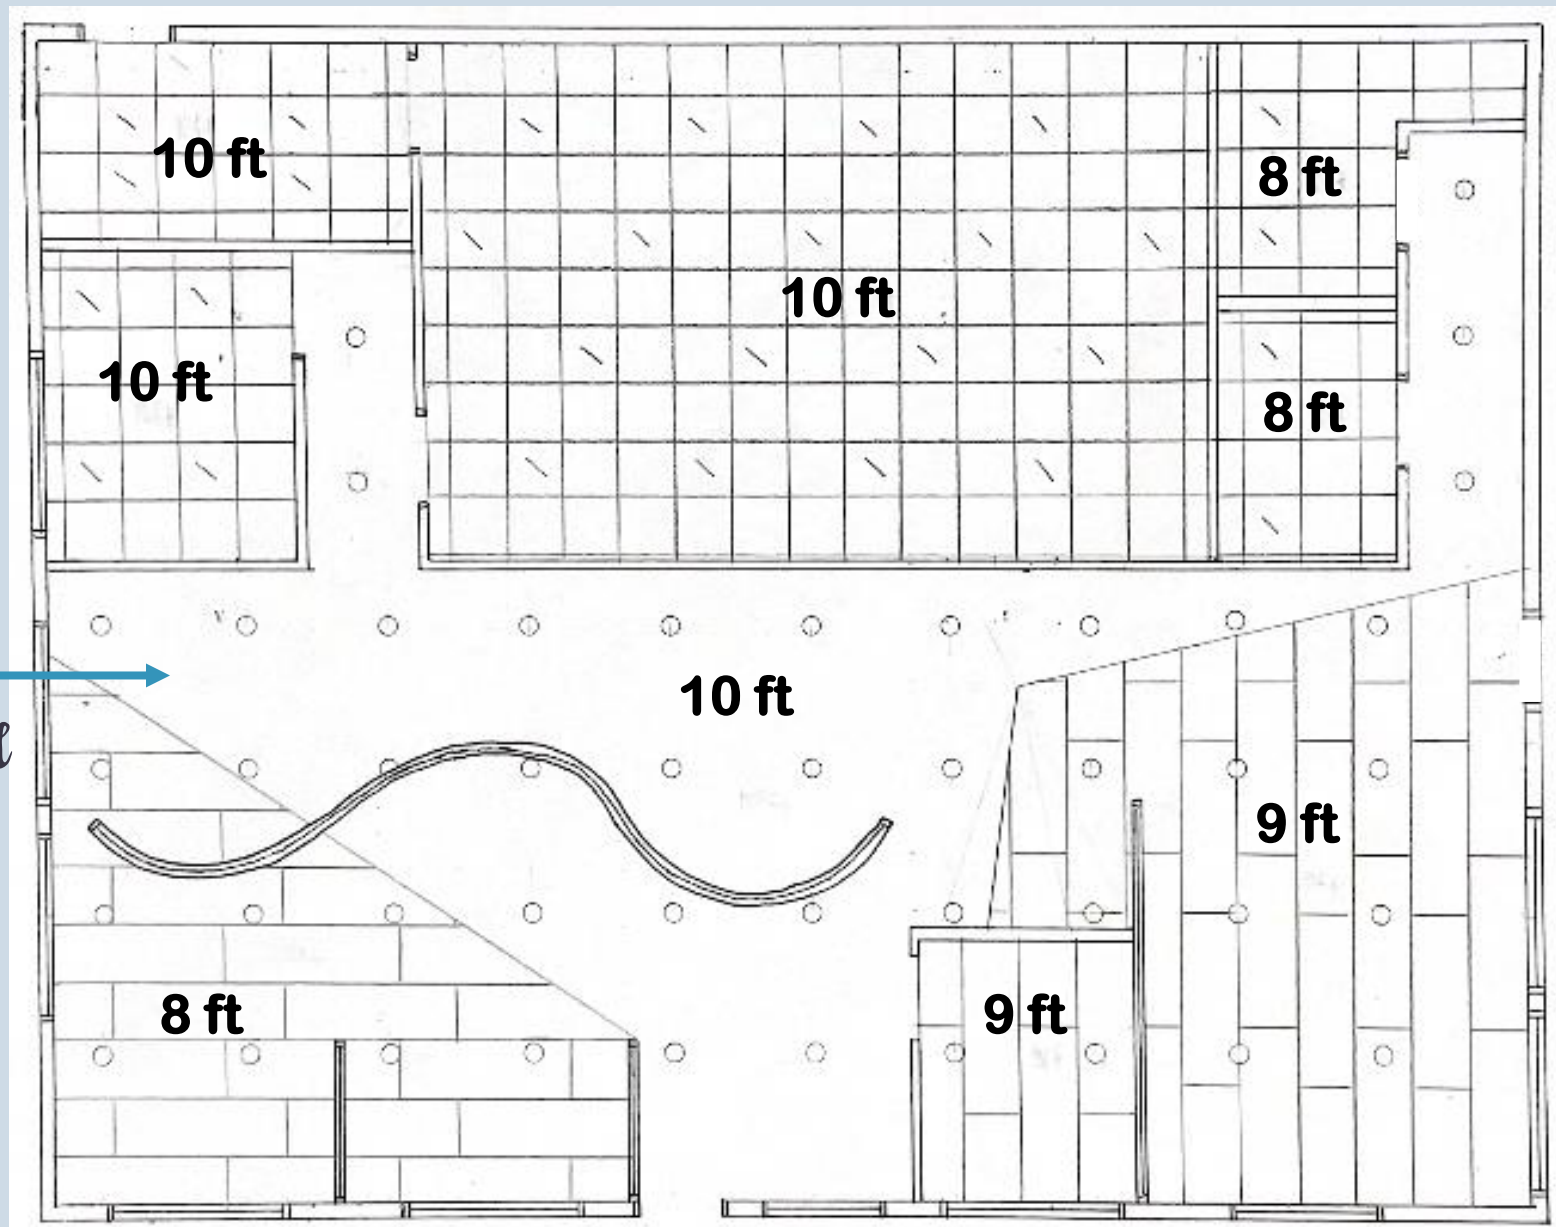

FLOOR PLAN

FURNITURE PLAN

Furniture Schedule

Number-Product	Quantity	Manufacturer
1-Dining Chair	26	Birch Lane
2-Table	2	Home Threads
3-Table	5	Home Threads
4-Table	5	All Modern
5-Lounge Chair	6	Wayfair
6-Office Chair	1	Wayfair
7-Reception Desk	1	Sohomod
8-Desk	1	Wayfair
9-Booth	8	Seating Expert
10-Coffee Table	1	CB2

Ceiling Plan

5
Painted Drywall

Number-Product	Quantity	Manufacturer
1- Faux Wood	631 sq. ft.	Lowes
2- Panel	832 sq. ft.	Kanopi
3- Recessed Light	29	Lowes
4-Recessed Light	45	Superior Lighting
5- Paint	617 sq. ft.	Sherwin Williams