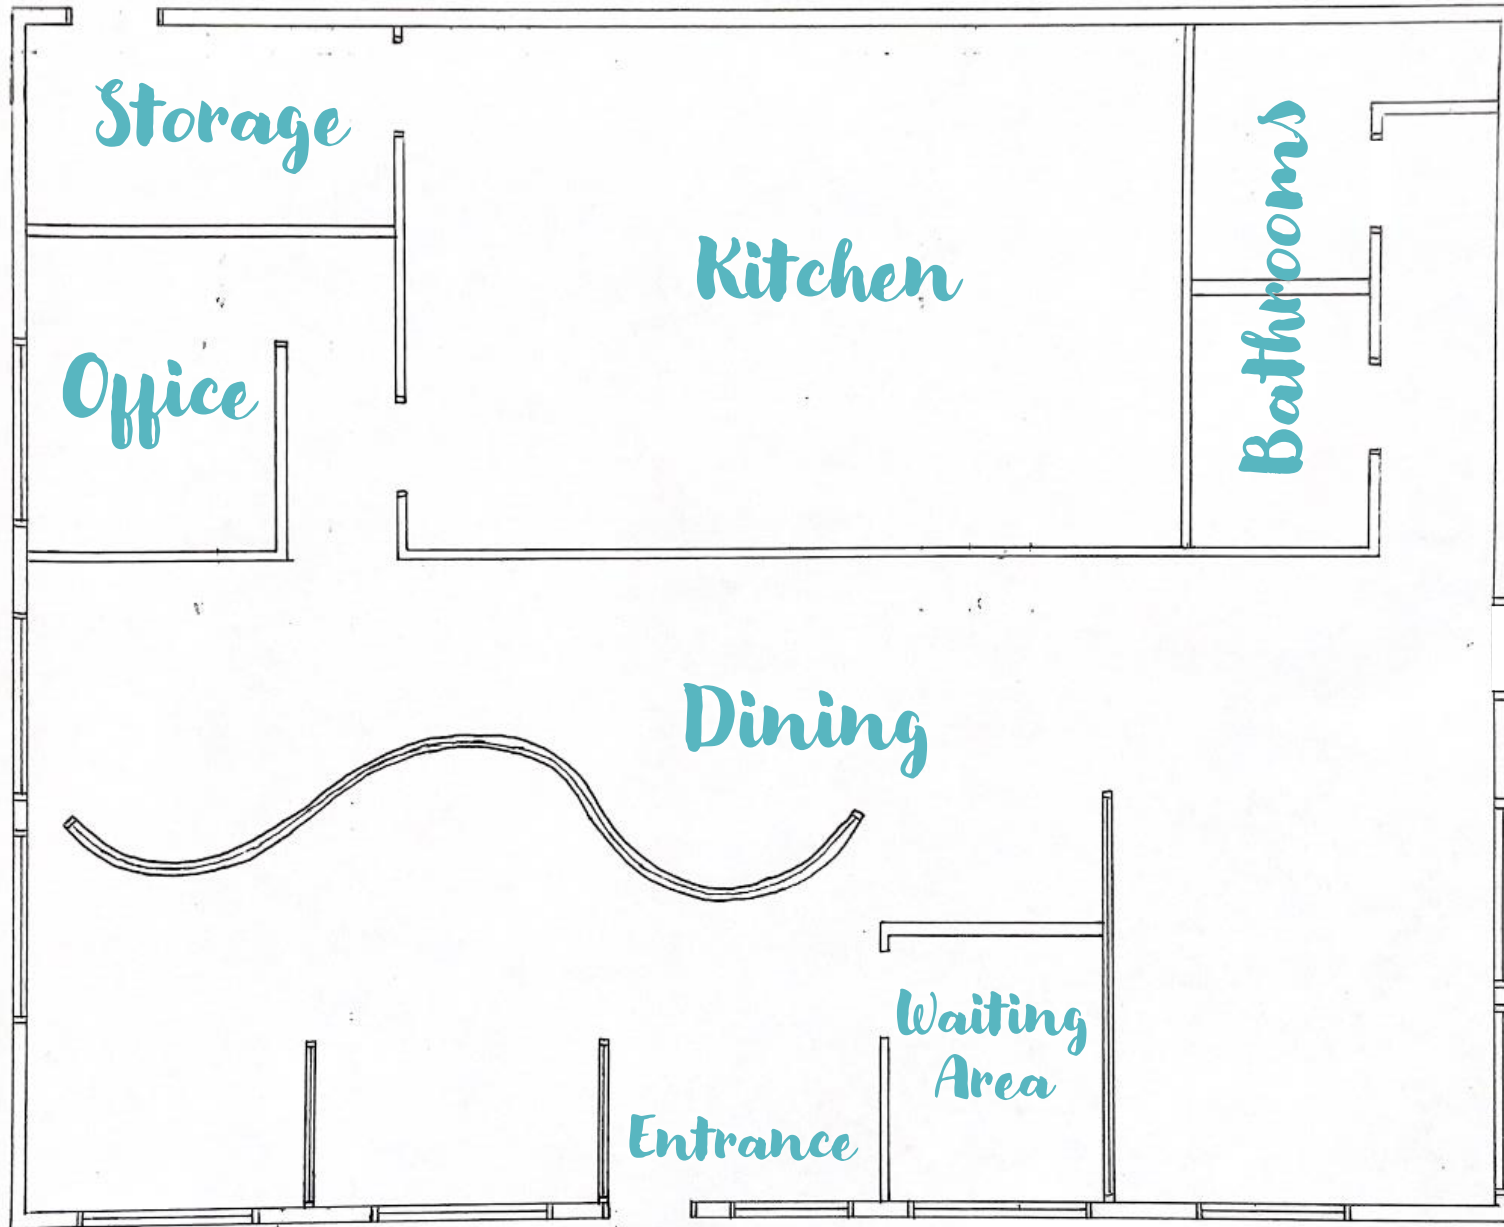

ON THE COAST

By: Anna Salem

Design Statement

On The Coast is a beach front restaurant located in Long Beach, California. Throughout the restaurant you will see a coastal theme with bright lighting and a vivid color pallet of blues and greens which will be enhanced by the huge windows all around the restaurant where you will be able to enjoy a beautiful view of the ocean while eating your food.

FLOOR PLAN

FURNITURE PLAN

Furniture Schedule

Number-Product	Quantity	Manufacturer
1-Dining Chair	26	Birch Lane
2-Table	2	Home Threads
3-Table	5	Home Threads
4-Table	5	All Modern
5-Lounge Chair	6	Wayfair
6-Office Chair	1	Wayfair
7-Reception Desk	1	Sohomod
8-Desk	1	Wayfair
9-Booth	8	Seating Expert
10-Coffee Table	1	CB2