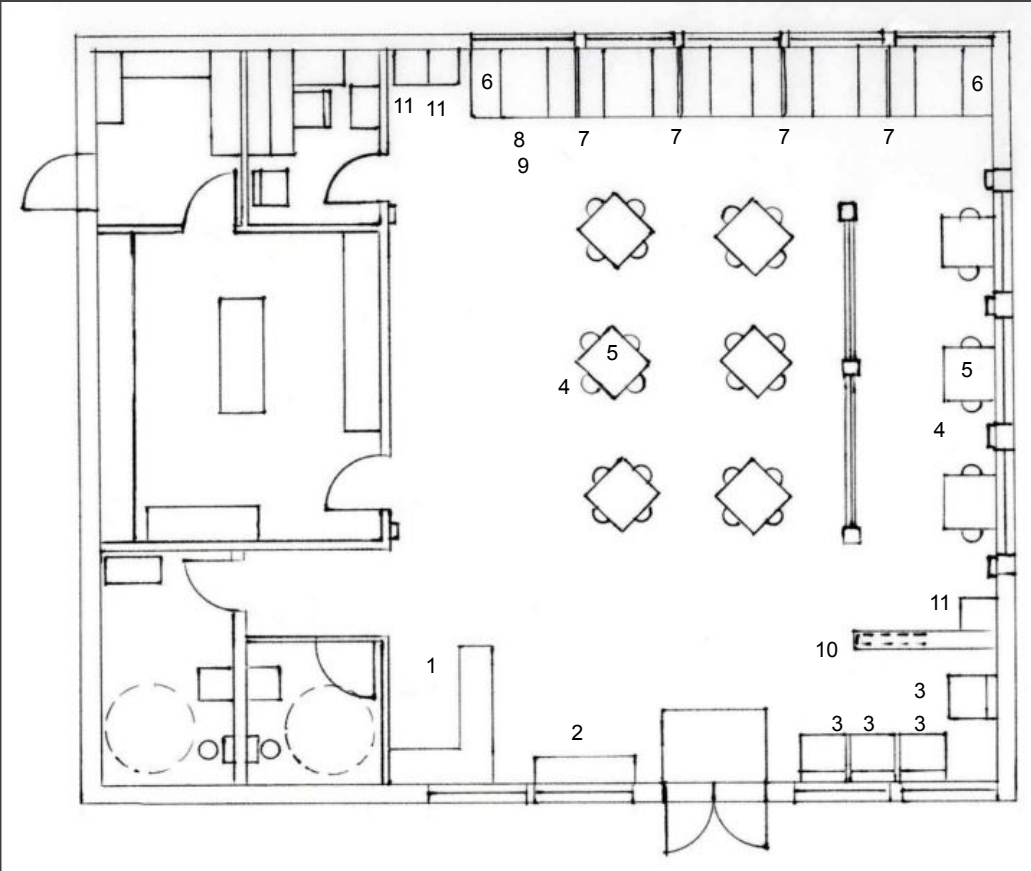

Furniture Schedule

#	Product	Quantity	Size	Color	Manufacturer	Model #	Notes
1	Stool	1	15.2"W x 15.8"D x 25.2"H	White	Safavish	LCS20_HBXYYX	
2	Bench	1	73" W x 16" D x 19" H	White	MLF	MOD-F405P-WHITE	
3	Lounge chair	4	30.9" W x 30.3" D x 27" H	Teal seat fabric	COM		
4	Dining chair	30	18" W x 22" D x 38.75 " H	Black/Stainless steel	Zuri	B06WWJJP7M	Tryton
5	Dining table	9	35.5" W x 35.5" D X 29.5" H	White marble top/black base	Modway	E EI-1636-BLK-WHI	Lippa
6	Single Booth with padded base	2	48" W x 42" H	Red back/ black seat		RFC-BTH-3C	Jewel Burgundy Fabric back Black vinyl seat
7	Double booth with padded base	4	48" W x 42" H	Red back/ black seat		RFC-BTH-3C	Jewel Burgundy Fabric back Black vinyl seat
8	Granite Table Top	5	30" W x 42" L	Kashmir		RFC-GT-PM-AMKA	
9	Table base	5	22" round x 30" H	Black		RFC-TB-CI-RND-HGT30	
10	See Thru Electric Fireplace	1	50" W x 8-1/16" D x 18-3/8 H	Black trim	Napoleon Clearion	NEFBD50HE	Elite
11	Trash receptacle with tray shelf	3	22" W x 22" D x 46.3" H	Black	Displays2go	LCKDPZTRBK	

Furniture schedule plan