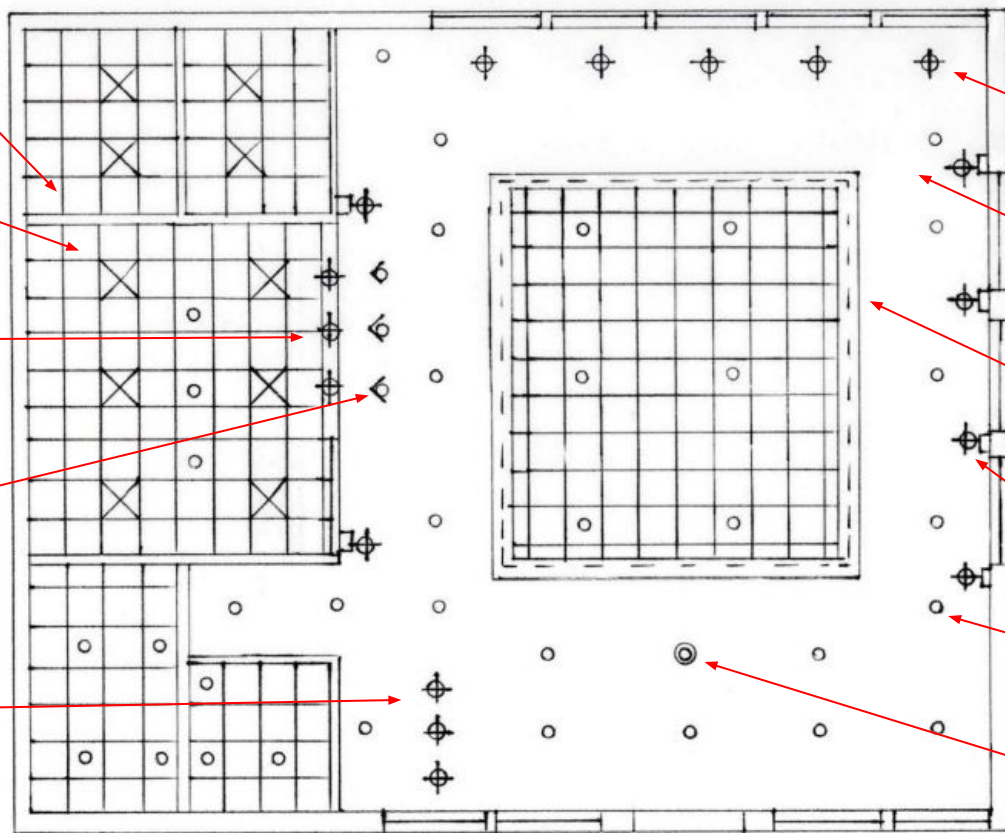

# Lighting Schedule

Number	Product	Quantity	Size	Color	Manufacturer	Model #
1	Mini pendant	3	7-1/2" wide x 15-3/4" high	Black	Eurofase	U3434 Bronx
2	Pendant Chandelier	1	33-3/4" wide x 15" high	Black/Satin nickel	ET2 Lighting	82T24 Chimes
3	Mini pendant	5	10' wide	Smoked glass/Chrome	Eurofase	3K091
4	Mini pendant	3	7-1/4' wide	Smoked glass/Chrome	Eurofase	3K087
5	LED wall light	6	4-1/2' W x 5.44' D x 16' H	Black/Seeded glass	Modern Forms	WS-W54016-BK
6	Adjustable recessed spotlight		4' round	White	Elco	EL1488W
7	Recessed can light	36	4" round reflector	White	DMF Lighting	DRD2TR4S-WH-NO-OO
8	2' x 2' LED Flat Panel Light	10	2' x 2'	White	LumaGen	LG-BL-PL30W-22-ID-40K
9	LED Rope light kit	2	3'	Cool white	Flexbrite	13183
10	LED Rope light kit	1	75'	Cool white	Flexbrite	6X462
11	Acoustical Ceiling Tile	266	23.735-in x 23.735-in	White	Armstrong	1205

# Lighting plan

Acoustical ceiling tiles

2" x 2" LED lights

7-1/2" black mini pendants  
above buffet

Adjustable recessed  
spotlights highlighting  
restaurant logo

7-1/4" smoked glass mini  
pendants above cashier