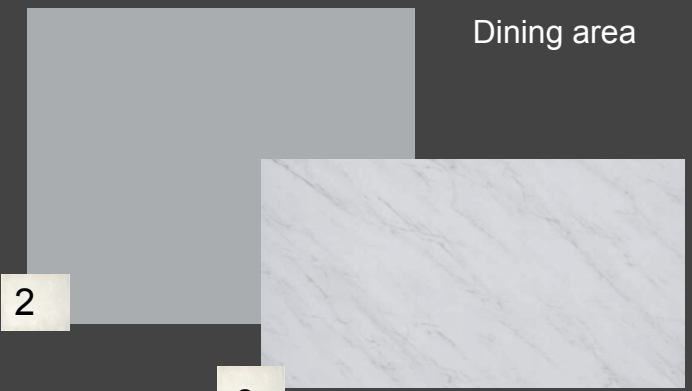

Dining area