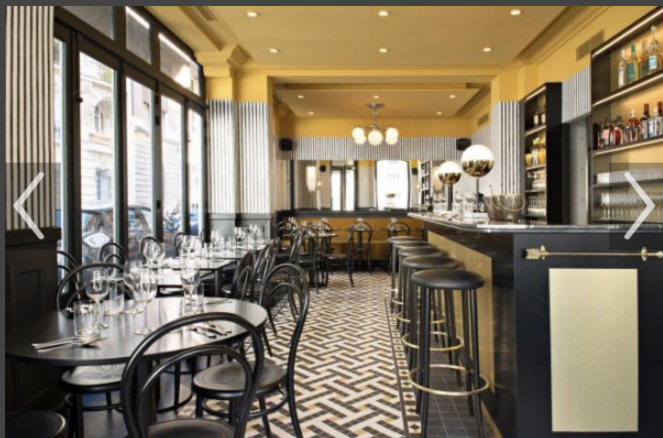

Inspiration board