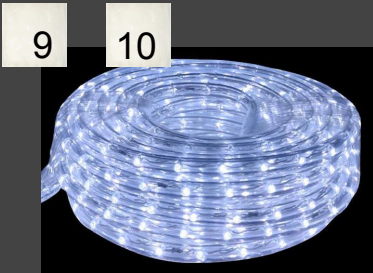

Lighting

Lighting Schedule

Number	Product	Quantity	Size	Color	Manufacturer	Model #
1	Mini pendant	3	7-1/2" wide x 15-3/4" high	Black	Eurofase	U3434 Bronx
2	Pendant Chandelier	1	33-3/4" wide x 15" high	Black/Satin nickel	ET2 Lighting	82T24 Chimes
3	Mini pendant	5	10' wide	Smoked glass/Chrome	Eurofase	3K091
4	Mini pendant	3	7-1/4' wide	Smoked glass/Chrome	Eurofase	3K087
5	LED wall light	6	4-1/2' W x 5.44' D x 16' H	Black/Seeded glass	Modern Forms	WS-W54016-BK
6	Adjustable recessed spotlight		4' round	White	Elco	EL1488W
7	Recessed can light	36	4" round reflector	White	DMF Lighting	DRD2TR4S-WH-NO-OO
8	2' x 2' LED Flat Panel Light	10	2' x 2'	White	LumaGen	LG-BL-PL30W-22-ID-40K
9	LED Rope light kit	2	3'	Cool white	Flexbrite	13183
10	LED Rope light kit	1	75'	Cool white	Flexbrite	6X462
11	Acoustical Ceiling Tile	266	23.735-in x 23.735-in	White	Armstrong	1205