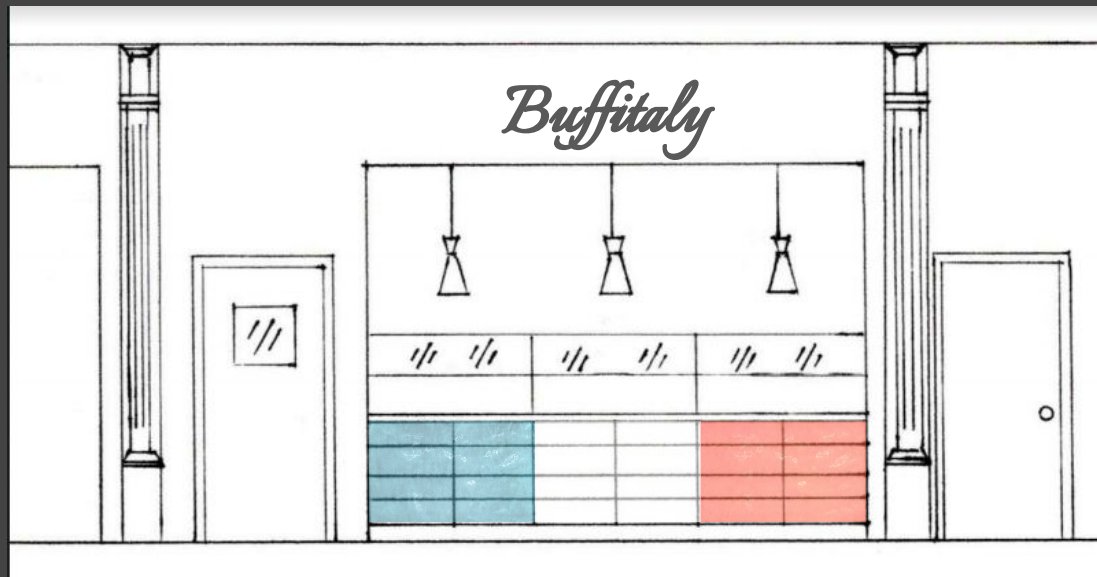

# Lighting plan

Acoustical ceiling tiles

2" x 2" LED lights

7-1/2" black mini pendants  
above buffet

Adjustable recessed  
spotlights highlighting  
restaurant logo

7-1/4" smoked glass mini  
pendants above cashier

10" smoked glass  
mini pendants above  
booths

Painted gypsum  
board

Tray ceiling with  
rope lighting

LED wall lights on  
tall columns

Recessed can  
lights

Pendant chandelier  
near entry

# Elevation