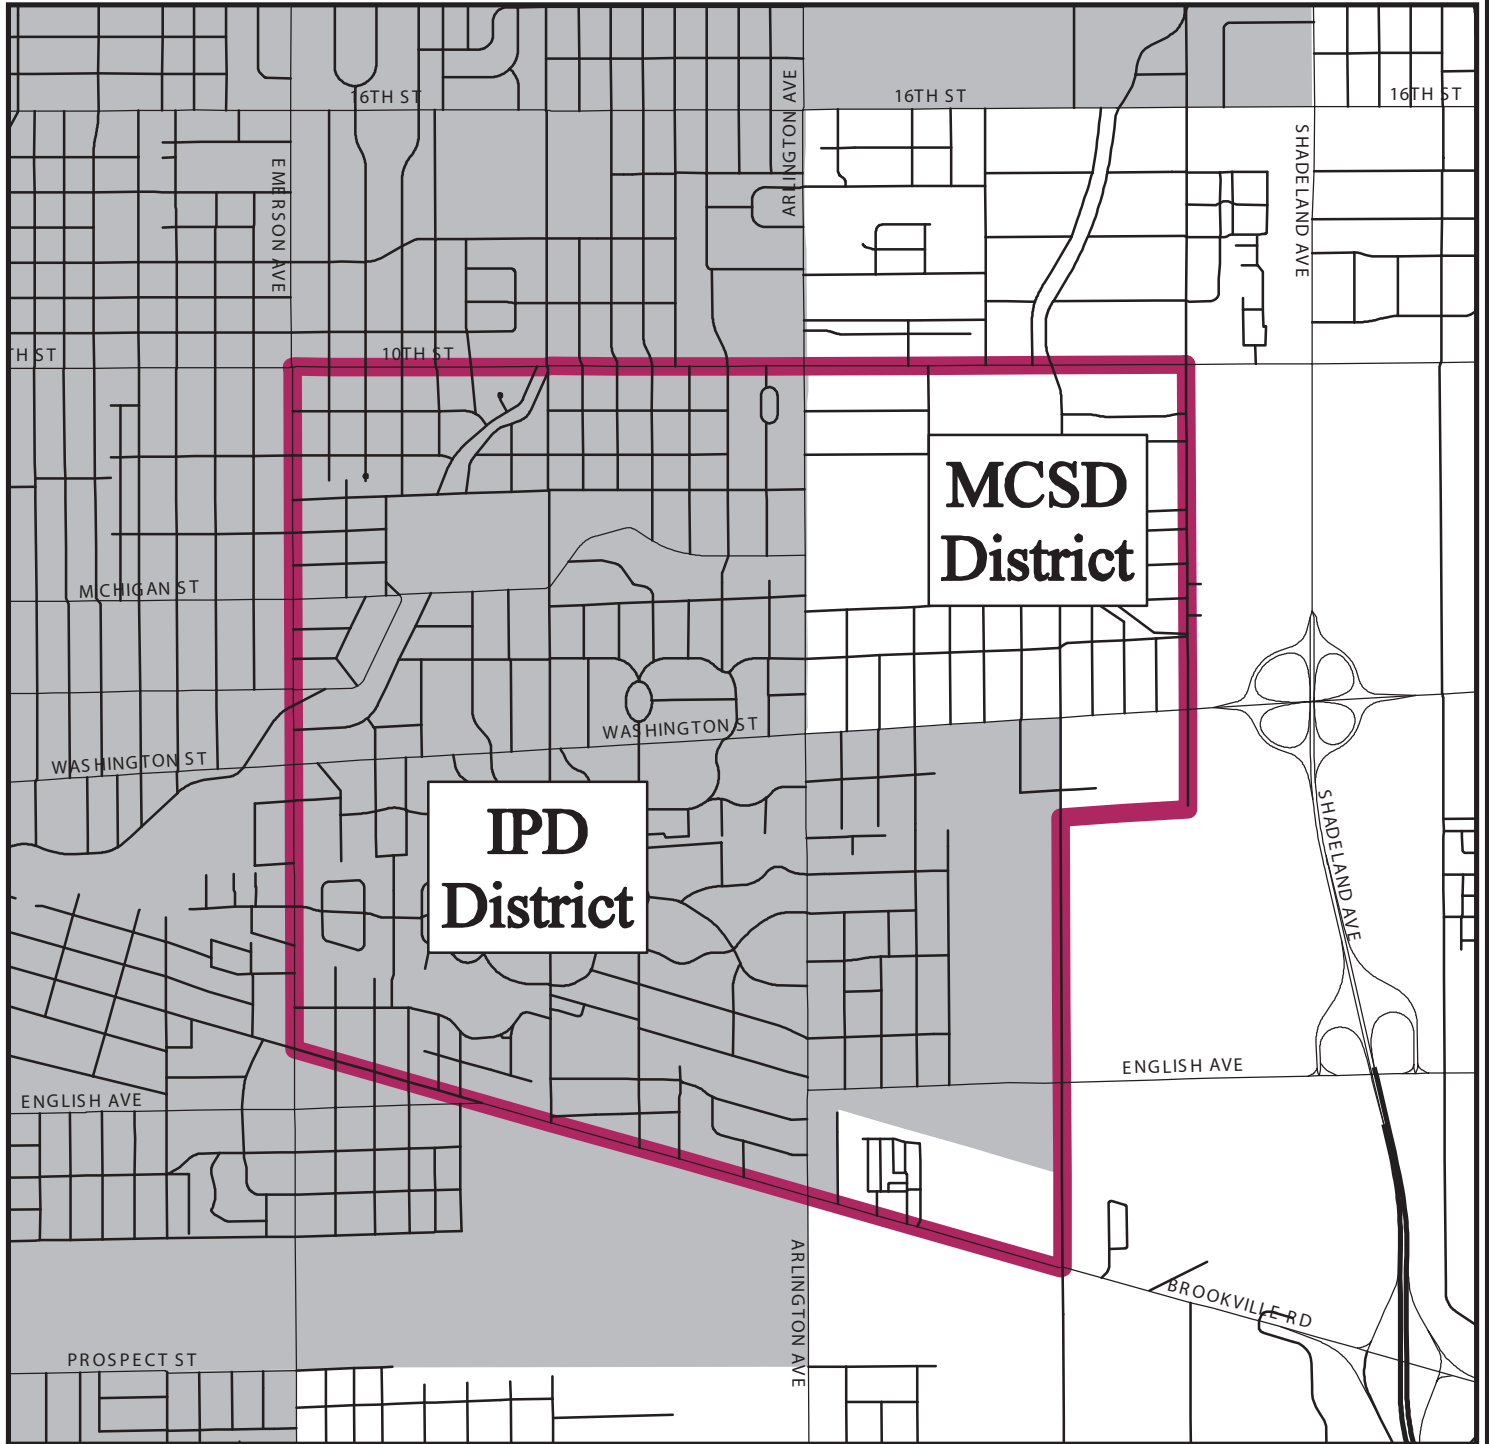

# Marion County, Indiana

## Legend

Law Enforcement Jurisdictions related to the reporting of UCR Classified Part 1 Crimes

 Irvington Neighborhood

Prepared by:  
Department of Metropolitan Development  
Division of Planning

Source: U.S. Census Bureau.

**Indianapolis Police Department (IPD) UCR Classified Part 1**

**January 1 - October 31, 2003**

**IPD part of the Irvington Neighborhood**

<b>Crime Group</b>	<b>Irvington Neighborhood (Part)</b> <b>Population – 9,800</b>		<b>Entire IPD District</b> <b>Population – 322,552</b>	
	Number	<i>Occurrences per 1,000 population</i>	Number	<i>Occurrences per 1,000 population</i>
Criminal Homicide	2	<i>0.2</i>	65	<i>0.2</i>
Rape	4	<i>0.4</i>	203	<i>0.6</i>
Robbery	28	<i>2.9</i>	1,615	<i>5.0</i>
Aggravated Assault	47	<i>4.8</i>	2,944	<i>9.1</i>
Burglary	98	<i>10.0</i>	5,048	<i>15.7</i>
Larceny Theft	215	<i>21.9</i>	10,423	<i>32.3</i>
Vehicle Theft	65	<i>6.6</i>	3,075	<i>9.5</i>
<b>Total</b>	<b>459</b>	<b><i>46.8</i></b>	<b>23,373</b>	<b><i>72.5</i></b>

Prepared by the IPD Crime Analysis Unit GIS, 03/01/04, TX: (317) 327-3018

**Marion County Sheriffs Department (MCSD) UCR Classified Part 1**

**January 1 – December 31, 2003**

**MCSD part of the Irvington Neighborhood**